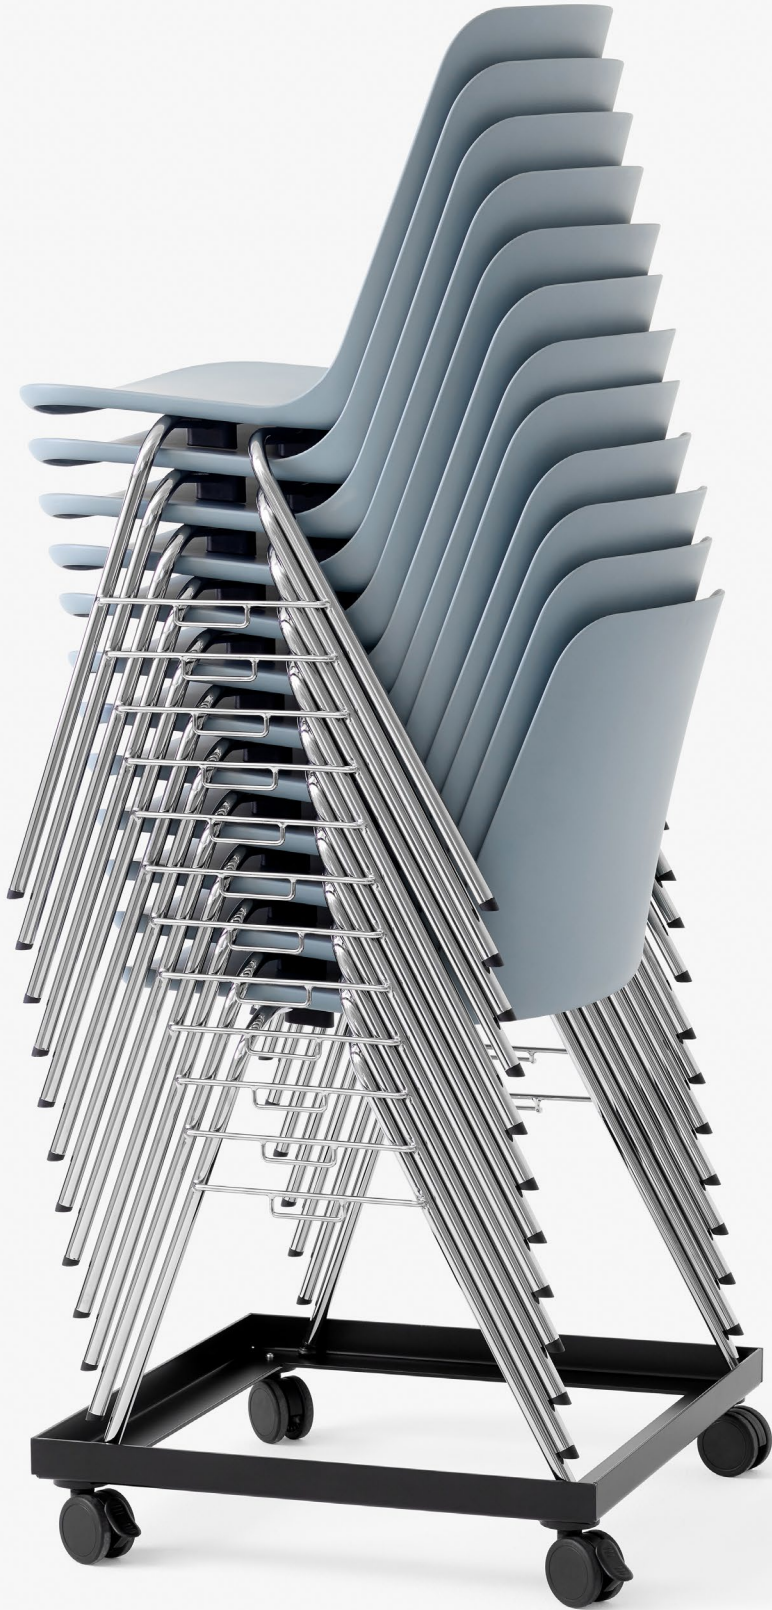

Pavilion
AV2

Pavilion
AV3*

Pavilion
AV4*

Pavilion
AV12*

Pavilion
AV13*

Stacking quantity: 12 pcs (*Upholstered: 10 pcs)

Rely HW27 Light Blue w. Chrome | Rely-Stacking Trolley Black

Rely Stacking Trolley & Base