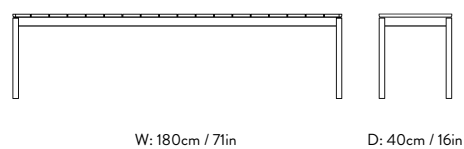

Ville AV28

Design Andersen & Voll | 2024
Description Bench
Materials Teak wood, Powder-coated steel
Variants Warm Black, Bronze Green
Product details FSC® certified teak wood
EU Ecolabel certified (DK/049/042)
Weatherproof outdoor powder coating
Approved for contract use
Made for disassembly