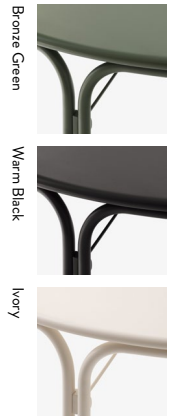

Thorvald SC98

Design Space Copenhagen | 2024
Description Outdoor dining table, Ø115 cm
Materials Powder-coated steel
Variants Warm Black, Bronze Green, Ivory
Product details Weatherproof outdoor powder coating
Approved for contract use
Made for disassembly
EU Ecolabel certified (DK/049/054)

Thorvald SC99

Design Space Copenhagen | 2025
Description Outdoor dining table, 220x90cm
Materials Powder-coated steel
Variants Warm Black, Bronze Green, Ivory
Product details Weatherproof outdoor powder coating
Approved for contract use
Made for disassembly
EU Ecolabel certified (DK/049/054)