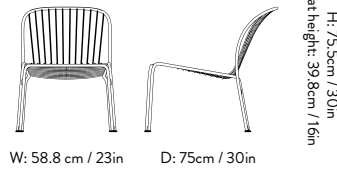

Thorvald SC100

Design Space Copenhagen | 2024
Description Outdoor lounge chair
Materials Powder-coated steel
Variants Warm Black, Bronze Green, Ivory
Product details Weatherproof outdoor powder coating
Approved for contract use
Made for disassembly
Stackable up to 2 pcs
EU Ecolabel certified (DK/049/054)