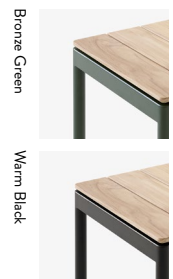

Ville AV47

- **Design** Andersen & Voll | 2025
- **Description** Footstool, outdoor
- **Materials** Teak wood, Powder-coated steel
- **Variants** Warm Black, Bronze Green
- **Product details** FSC® certified teak wood
  EU Ecolabel certified (DK/049/042)
  Weatherproof outdoor powder coating
  Approved for contract use
  Made for disassembly