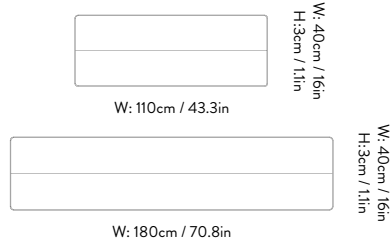

Ville Cushion AV27 & AV28

- **Design** Andersen & Voll | 2024
- **Description** Cushion for Ville AV27 & AV28
- **Materials** Foam, wadding, fabric and metal buttons
- **Variants** Heritage Papyrus
- **Product details** Water repellent & stain proof
  Greenguard Gold (fabric only)