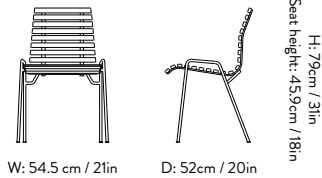

RFH Terrace Chair Cushion RD4

Design Robin Day | 1951
Description Outdoor Cushion
Materials Foam, wadding, fabric and metal buttons
Variants Heritage Papyrus, Heritage Char
Product details Water repellent & stain proof
Greenguard Gold (fabric only)

Heritage Papyrus

Heritage Char