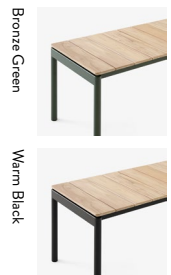

Ville AV28

Design Andersen & Voll | 2024
Description Bench
Materials Teak wood, Powder-coated steel
Variants Warm Black, Bronze Green
Product details FSC® certified teak wood
EU Ecolabel certified (DK/049/042)
Weatherproof outdoor powder coating
Approved for contract use
Made for disassembly