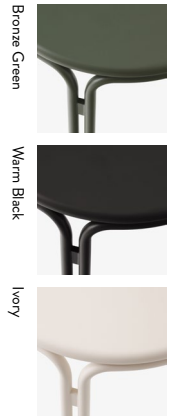

Thorvald SC99

Design Space Copenhagen | 2025
Description Outdoor dining table, 220x90cm
Materials Powder-coated steel
Variants Warm Black, Bronze Green, Ivory
Product details Weatherproof outdoor powder coating
 Approved for contract use
 Made for disassembly
 EU Ecolabel certified (DK/049/054)

Thorvald SC102

Design Space Copenhagen | 2024
Description Outdoor side table
Materials Powder-coated steel
Variants Warm Black, Bronze Green, Ivory
Product details Weatherproof outdoor powder coating
Approved for contract use
Made for disassembly
EU Ecolabel certified (DK/049/054)