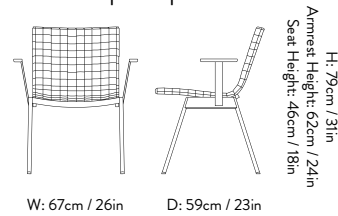

Ville AV34

Design Andersen & Voll | 2024
Description Outdoor side chair
Materials Teak wood, Powder-coated steel, Webbing
Variants Warm Black, Bronze Green
Product details FSC® certified teak wood
Weatherproof outdoor powder coating
Approved for contract use
Made for disassembly
Stackable up to 8 pcs