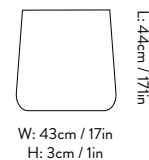

Heritage Char