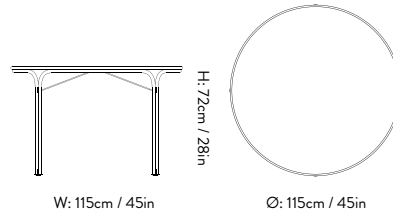

Thorvald SC98

Design Space Copenhagen | 2024
Description Outdoor dining table, Ø115 cm
Materials Powder-coated steel
Variants Warm Black, Bronze Green, Ivory
Product details Weatherproof outdoor powder coating
Approved for contract use
Made for disassembly
EU Ecolabel certified (DK/049/054)

Thorvald SC99

Design Space Copenhagen | 2025
Description Outdoor dining table, 220x90cm
Materials Powder-coated steel
Variants Warm Black, Bronze Green, Ivory
Product details Weatherproof outdoor powder coating
Approved for contract use
Made for disassembly
EU Ecolabel certified (DK/049/054)