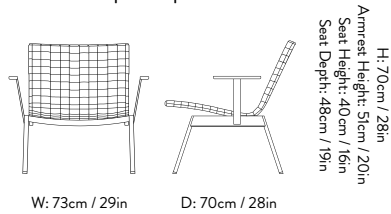

Ville AV45

Design Andersen & Voll | 2025
Description Outdoor lounge chair w. arms
Materials Teak wood, Powder-coated steel, Webbing
Variants Warm Black, Bronze Green
Product details FSC® certified teak wood
Weatherproof outdoor powder coating
Approved for contract use
Made for disassembly
Stackable up to 5 pcs