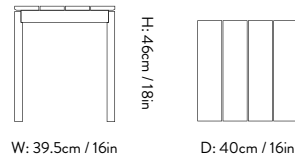

Ville AV47

- **Design** Andersen & Voll | 2025
- **Description** Footstool, outdoor
- **Materials** Teak wood, Powder-coated steel
- **Variants** Warm Black, Bronze Green
- **Product details** FSC® certified teak wood
  EU Ecolabel certified (DK/049/042)
  Weatherproof outdoor powder coating
  Approved for contract use
  Made for disassembly