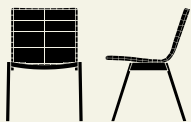

RFH Terrace Chair RD4 | RFH Terrace Table RD5

RFH Terrace Chair RD4 | RFH Terrace Table RD6 | Flowerpot VP9 in Signal Green

RFH Terrace Chair RD4 | RFH Terrace Chair Cushion for RD4 in Heritage Char

Ville Side Chair AV33 in Black | Ville Table AV25 in Black | Ville Stool AV47 in Black | Lucca SC51 in Black

VILLE

by Anderssen & Voll

The Ville collection embraces al fresco living with a combination of solidity and softness. A comprehensive product family designed by Anderssen & Voll, Ville is comprised of a side chair, armchair, lounge chair (available both with or without arms), a dining table and bench in two sizes, a coffee table, stool, footstool and accompanying seat pads and cushions. Meticulously crafted from a blend of teak and powder-coated steel, the collection was influenced by the ever-encroaching natural landscapes of Norway, resulting in a series intrinsically linked to the design duo's Nordic roots. Together with the earthy finishes evocative of grass, soil and foliage, Ville beckons you to savour the tranquil beauty of nature.