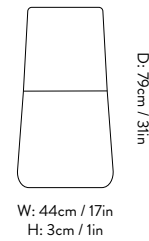

Heritage Char