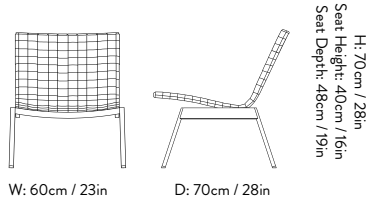

Ville AV44

Design Andersen & Voll | 2025
Description Outdoor lounge chair
Materials Powder-coated steel, Webbing
Variants Warm Black, Bronze Green
Product details Weatherproof outdoor powder coating
 Approved for contract use
 Made for disassembly
 Stackable up to 5 pcs