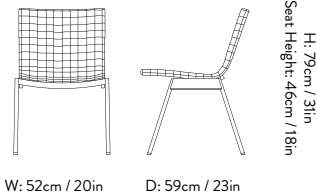

Ville AV33

Design Andersen & Voll | 2024
Description Outdoor side chair
Materials Powder-coated steel, Webbing
Variants Warm Black, Bronze Green
Product details Weatherproof outdoor powder coating
 Approved for contract use
 Made for disassembly
 Stackable up to 8 pcs