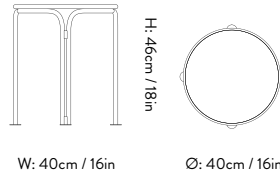

Thorvald SC102

Design Space Copenhagen | 2024
Description Outdoor side table
Materials Powder-coated steel
Variants Warm Black, Bronze Green, Ivory
Product details Weatherproof outdoor powder coating
Approved for contract use
Made for disassembly
EU Ecolabel certified (DK/049/054)