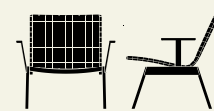

VILLE

by Anderssen & Voll

The Ville collection embraces al fresco living with a combination of solidity and softness. A comprehensive product family designed by Anderssen & Voll, Ville is comprised of a side chair, armchair, lounge chair (available both with or without arms), a dining table and bench in two sizes, a coffee table, stool, footstool and accompanying seat pads and cushions. Meticulously crafted from a blend of teak and powder-coated steel, the collection was influenced by the ever-encroaching natural landscapes of Norway, resulting in a series intrinsically linked to the design duo's Nordic roots. Together with the earthy finishes evocative of grass, soil and foliage, Ville beckons you to savour the tranquil beauty of nature.

AV33
Ville Side Chair

AV34
Ville Armchair

AV44
Ville Lounge Chair

AV45
Ville Lounge Chair w. Arms

AV25
Ville Table

AV26
Ville Table

AV50
Ville Coffee Table

AV27
Ville Bench