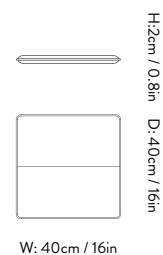

Ville Seat Pad AV47

- **Design** Andersen & Voll | 2025
- **Description** Seat Pad for Ville AV47
- **Materials** Foam, wadding and fabric
- **Variants** Heritage Papyrus, Heritage Char
- **Product details** Water repellent & stain proof
  Greenguard Gold (fabric only)