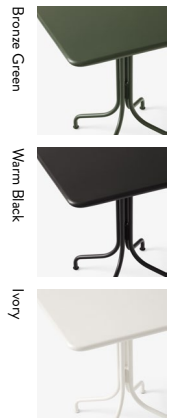

H: 72cm / 28in
 W: 70cm / 28in

Ø: 70cm / 28in

Thorvald SC97

Design Space Copenhagen | 2024
Description Outdoor café table, 70x70cm
Materials Powder-coated steel
Variants Warm Black, Bronze Green, Ivory
Product details Weatherproof outdoor powder coating
 Approved for contract use
 Made for disassembly
 EU Ecolabel certified (DK/049/054)