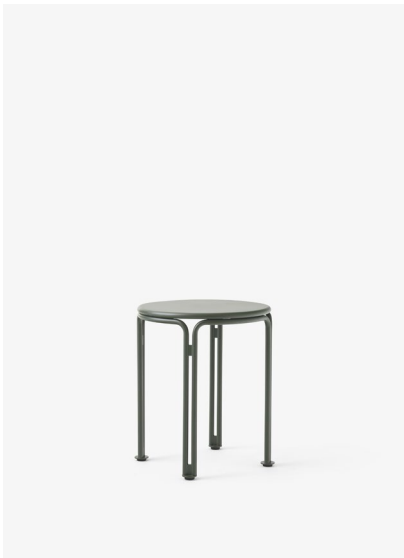

Thorvald SC102

Design Space Copenhagen | 2024
Description Outdoor side table
Materials Powder-coated steel
Variants Warm Black, Bronze Green, Ivory
Product details Weatherproof outdoor powder coating
Approved for contract use
Made for disassembly
EU Ecolabel certified (DK/049/054)