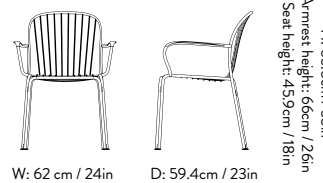

Thorvald SC95

Design Space Copenhagen | 2024
Description Outdoor side chair
Materials Powder-coated steel
Variants Warm Black, Bronze Green, Ivory
Product details Weatherproof outdoor powder coating
Approved for contract use
Made for disassembly
Stackable up to 6 pcs
EU Ecolabel certified (DK/049/055)