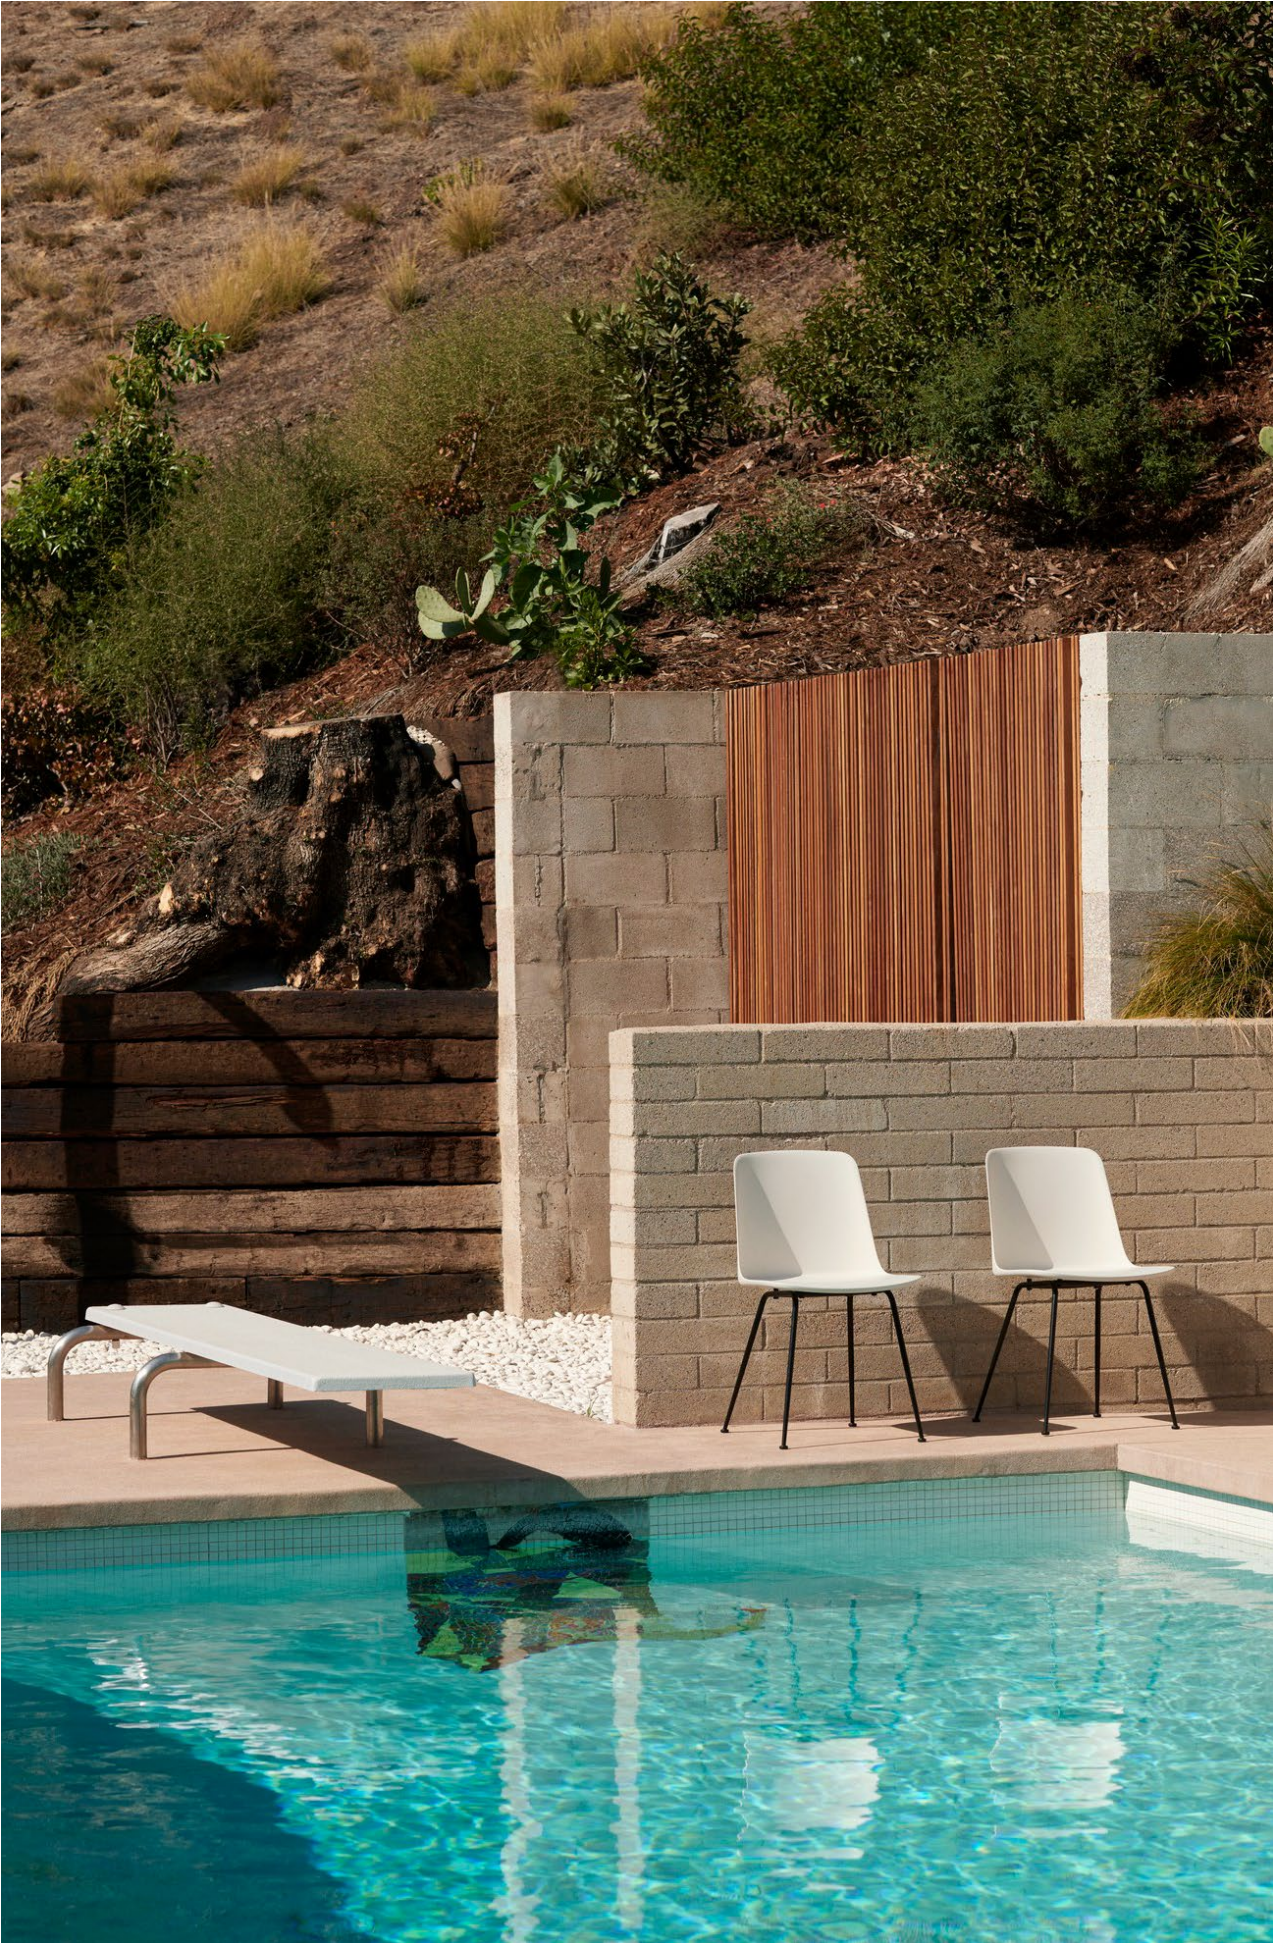

Rely Outdoor Side Chair
HW70

Rely Outdoor Café Table
ATD4 & ATD5

Rely Outdoor Side Chair: HW70 in Black

Rely Outdoor Side Chair-HW70 in White

Denoted by an honest minimalism, Hee Welling's practice is underpinned by a belief in function as the cornerstone of good design. Every form created by the Copenhagen-based designer is united by a distinctive visual identity, as he focuses on clean lines and simple silhouettes. Welling works with a wide array of materials and processes, including wood and metals, alongside non-natural elements like recycled plastic. While decidedly modern in its aesthetic identity, his work is firmly situated within the broader context of the Scandinavian design tradition.