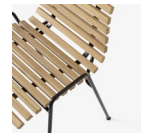

RFH Terrace Chair RD4

Design Space Copenhagen | 2024
Description Outdoor Side Chair
Materials Powder-coated steel and teak
Variants Teak & Black
Product details Weatherproof outdoor powder coating
Approved for contract use
Made for disassembly
EU Ecolabel certified (DK/049/042)

Teak & Black