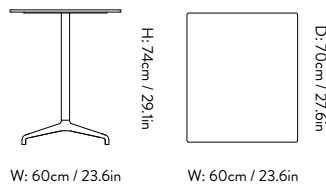

Rely ATD5

Design &Tradition | 2022
Description Outdoor table
Materials Powder-coated steel and compact laminate
Variants Black
Product details Approved for contract use
Made for disassembly