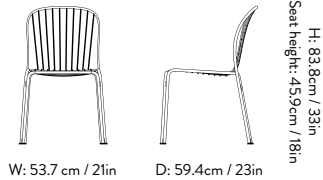

Thorvald SC94

Design Space Copenhagen | 2024
Description Outdoor side chair
Materials Powder-coated steel
Variants Warm Black, Bronze Green, Ivory
Product details Weatherproof outdoor powder coating
Approved for contract use
Made for disassembly
Stackable up to 6 pcs
EU Ecolabel certified (DK/049/055)