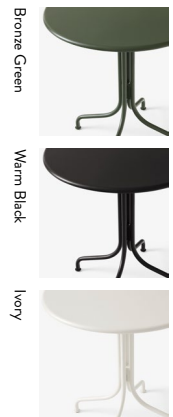

Thorvald Cushion SC100 & SC101

Design Space Copenhagen | 2024
Description Cushion for Thorvald SC100 & SC101
Materials Foam, wadding, fabric and metal buttons
Variants Heritage Papyrus, Marquetry Bora
Product details Water repellent & stain proof
Greenguard Gold (fabric only)

D: 97cm / 38.1in
W: 53cm / 20.8in
H: 3cm / 1.1in

Thorvald Seat Pad SC100 & SC101

Design Space Copenhagen | 2024
Description Seat Pad for Thorvald SC100 & SC101
Materials Foam, wadding, fabric and metal buttons
Variants Heritage Papyrus, Marquetry Bora
Product details Water repellent & stain proof
Greenguard Gold (fabric only)

D: 53cm / 20.8in
W: 53cm / 20.8in
H: 3cm / 1.1in

Thorvald SC96

Design Space Copenhagen | 2024
Description Outdoor café table, Ø70 cm
Materials Powder-coated steel
Variants Warm Black, Bronze Green, Ivory
Product details Weatherproof outdoor powder coating
Approved for contract use
Made for disassembly
EU Ecolabel certified (DK/049/054)

H: 72cm / 28in
W: 70cm / 28in

Ø: 70cm / 28in