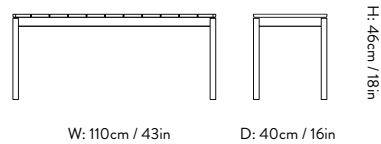

Ville AV27

Design Andersen & Voll | 2024
Description Bench
Materials Teak wood, Powder-coated steel
Variants Warm Black, Bronze Green
Product details FSC® certified teak wood
EU Ecolabel certified (DK/049/042)
Weatherproof outdoor powder coating
Approved for contract use
Made for disassembly