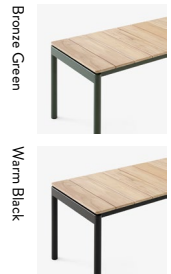

Ville AV27

Design Andersen & Voll | 2024
Description Bench
Materials Teak wood, Powder-coated steel
Variants Warm Black, Bronze Green
Product details FSC® certified teak wood
EU Ecolabel certified (DK/049/042)
Weatherproof outdoor powder coating
Approved for contract use
Made for disassembly