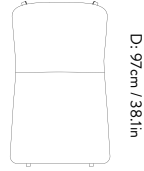

D: 97cm / 38.1in
 W: 53cm / 20.8in
 H: 3cm / 1.1in

Thorvald Seat Pad SC100 & SC101

Design Space Copenhagen | 2024
Description Seat Pad for Thorvald SC100 & SC101
Materials Foam, wadding, fabric and metal buttons
Variants Heritage Papyrus, Marquetry Bora
Product details Water repellent & stain proof
 Greenguard Gold (fabric only)