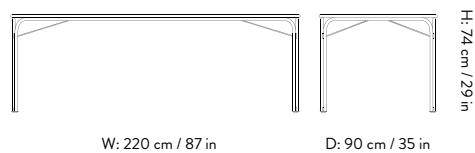

Thorvald SC97

Design Space Copenhagen | 2024
Description Outdoor café table, 70x70cm
Materials Powder-coated steel
Variants Warm Black, Bronze Green, Ivory
Product details Weatherproof outdoor powder coating
Approved for contract use
Made for disassembly
EU Ecolabel certified (DK/049/054)

Thorvald SC98

Design Space Copenhagen | 2024
Description Outdoor dining table, Ø115 cm
Materials Powder-coated steel
Variants Warm Black, Bronze Green, Ivory
Product details Weatherproof outdoor powder coating
Approved for contract use
Made for disassembly
EU Ecolabel certified (DK/049/054)

Thorvald SC99

Design Space Copenhagen | 2025
Description Outdoor dining table, 220x90cm
Materials Powder-coated steel
Variants Warm Black, Bronze Green, Ivory
Product details Weatherproof outdoor powder coating
Approved for contract use
Made for disassembly
EU Ecolabel certified (DK/049/054)