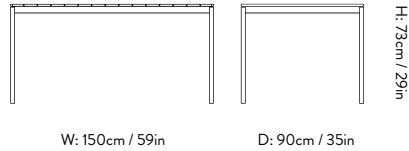

Ville AV26

Design

Andersen & Voll | 2024

Description

Table, outdoor

Materials

Teak wood, Powder-coated steel

Variants

Warm Black, Bronze Green

Product details

FSC® certified teak wood
EU Ecolabel certified (DK/049/042)
Weatherproof outdoor powder coating
Approved for contract use
Made for disassembly