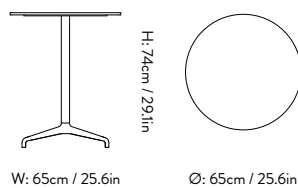

Rely HW70

Design Hee Welling | 2022
Description Outdoor Chair
Materials Polypropylene, glass fiber, steel base.
Variants White, Black
Product details Approved for contract use
Made for disassembly
EU Ecolabel certified (DK/049/019)

Rely ATD4

Design &Tradition | 2022
Description Outdoor table
Materials Powder-coated steel and compact laminate
Variants Black
Product details Approved for contract use
Made for disassembly

Rely ATD5

Design &Tradition | 2022
Description Outdoor table
Materials Powder-coated steel and compact laminate
Variants Black
Product details Approved for contract use
Made for disassembly