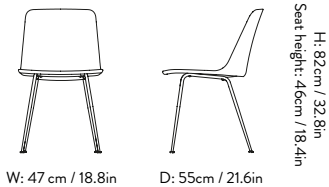

W: 75cm / 30in

Ø: 75cm / 30in

H: 72.5cm / 28in

Black

RFH Terrace Table RD6

- Design** Robin Day | 1951
- Description** Outdoor Dining Table
- Materials** Powder-coated steel and compact laminate
- Variants** Black
- Product details** Weatherproof outdoor powder coating
Approved for contract use
Made for disassembly

W: 97cm / 38in

Ø: 97cm / 38in

H: 72.5cm / 28in

Black

Rely HW70

Design Hee Welling | 2022
Description Outdoor Chair
Materials Polypropylene, glass fiber, steel base.
Variants White, Black
Product details Approved for contract use
 Made for disassembly
 EU Ecolabel certified (DK/049/019)