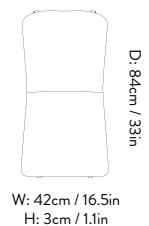

Thorvald Cushion SC94 & SC96

Design Space Copenhagen | 2024
Description Cushion for Thorvald SC94 & SC96
Materials Foam, wadding, fabric and metal buttons
Variants Heritage Papyrus, Marquetry Bora
Product details Water repellent & stain proof
Greenguard Gold (fabric only)