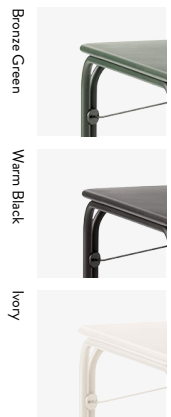

Thorvald SC97

Design Space Copenhagen | 2024
Description Outdoor café table, 70x70cm
Materials Powder-coated steel
Variants Warm Black, Bronze Green, Ivory
Product details Weatherproof outdoor powder coating
Approved for contract use
Made for disassembly
EU Ecolabel certified (DK/049/054)

Thorvald SC98

Design Space Copenhagen | 2024
Description Outdoor dining table, Ø115 cm
Materials Powder-coated steel
Variants Warm Black, Bronze Green, Ivory
Product details Weatherproof outdoor powder coating
Approved for contract use
Made for disassembly
EU Ecolabel certified (DK/049/054)

Thorvald SC99

Design Space Copenhagen | 2025
Description Outdoor dining table, 220x90cm
Materials Powder-coated steel
Variants Warm Black, Bronze Green, Ivory
Product details Weatherproof outdoor powder coating
Approved for contract use
Made for disassembly
EU Ecolabel certified (DK/049/054)