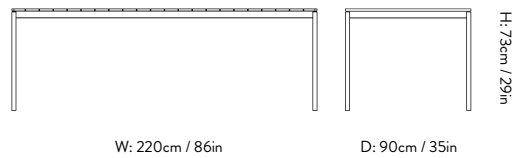

Ville AV50

Design

Andersen & Voll | 2025

Description

Coffee table, outdoor

Materials

Teak wood, Powder-coated steel

Variants

Warm Black, Bronze Green

Product details

FSC® certified teak wood
EU Ecolabel certified (DK/049/042)
Weatherproof outdoor powder coating
Approved for contract use
Made for disassembly