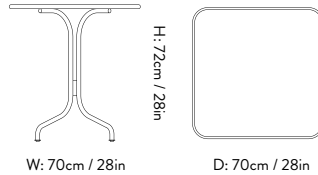

D: 53cm / 20.8in
 W: 53cm / 20.8in
 H: 3cm / 1.1in

Thorvald SC96

Design Space Copenhagen | 2024
Description Outdoor café table, Ø70 cm
Materials Powder-coated steel
Variants Warm Black, Bronze Green, Ivory
Product details Weatherproof outdoor powder coating
 Approved for contract use
 Made for disassembly
 EU Ecolabel certified (DK/049/054)

H: 72cm / 28in
 W: 70cm / 28in

Ø: 70cm / 28in

Thorvald SC97

Design Space Copenhagen | 2024
Description Outdoor café table, 70x70cm
Materials Powder-coated steel
Variants Warm Black, Bronze Green, Ivory
Product details Weatherproof outdoor powder coating
 Approved for contract use
 Made for disassembly
 EU Ecolabel certified (DK/049/054)