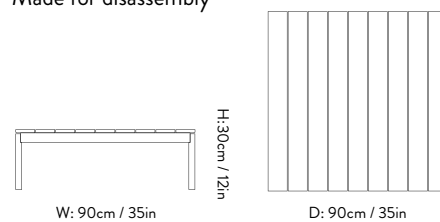

Ville AV25

Design

Andersen & Voll | 2024

Description

Table, outdoor

Materials

Teak wood, Powder-coated steel

Variants

Warm Black, Bronze Green

Product details

FSC® certified teak wood
EU Ecolabel certified (DK/049/042)
Weatherproof outdoor powder coating
Approved for contract use
Made for disassembly

Ville AV26

Design

Andersen & Voll | 2024

Description

Table, outdoor

Materials

Teak wood, Powder-coated steel

Variants

Warm Black, Bronze Green

Product details

FSC® certified teak wood
EU Ecolabel certified (DK/049/042)
Weatherproof outdoor powder coating
Approved for contract use
Made for disassembly

Ville AV50

Design

Andersen & Voll | 2025

Description

Coffee table, outdoor

Materials

Teak wood, Powder-coated steel

Variants

Warm Black, Bronze Green

Product details

FSC® certified teak wood
EU Ecolabel certified (DK/049/042)
Weatherproof outdoor powder coating
Approved for contract use
Made for disassembly