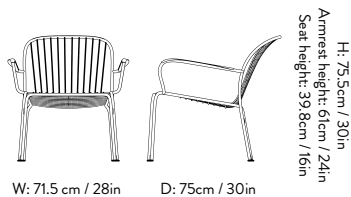

Thorvald SC101

Design Space Copenhagen | 2024
Description Lounge Chair with arms, outdoor
Materials Powder-coated steel
Variants Warm Black, Bronze Green, Ivory
Product details Weatherproof outdoor powder coating
Approved for contract use
Made for disassembly
Stackable up to 2 pcs
EU Ecolabel certified (DK/049/054)