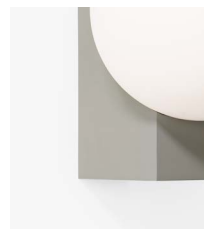

Indoor

Material

Mouth-blown satinised opal glass, steel and textile cord.

Production process

The shade is made of mouth blown satinised opal glass and the base is made of laser cut and welded steel.

Dimensions

Environment

Indoor

Material

Mouth-blown satinised opal glass and steel.

Production process

The shade is made of mouth-blown satinised opal glass and the base is made of laser cut and welded steel.

Dimensions

→ Stock item

Black, Silk Grey, Steel Blue

→ Black

→ Silk Grey

→ Steel Blue