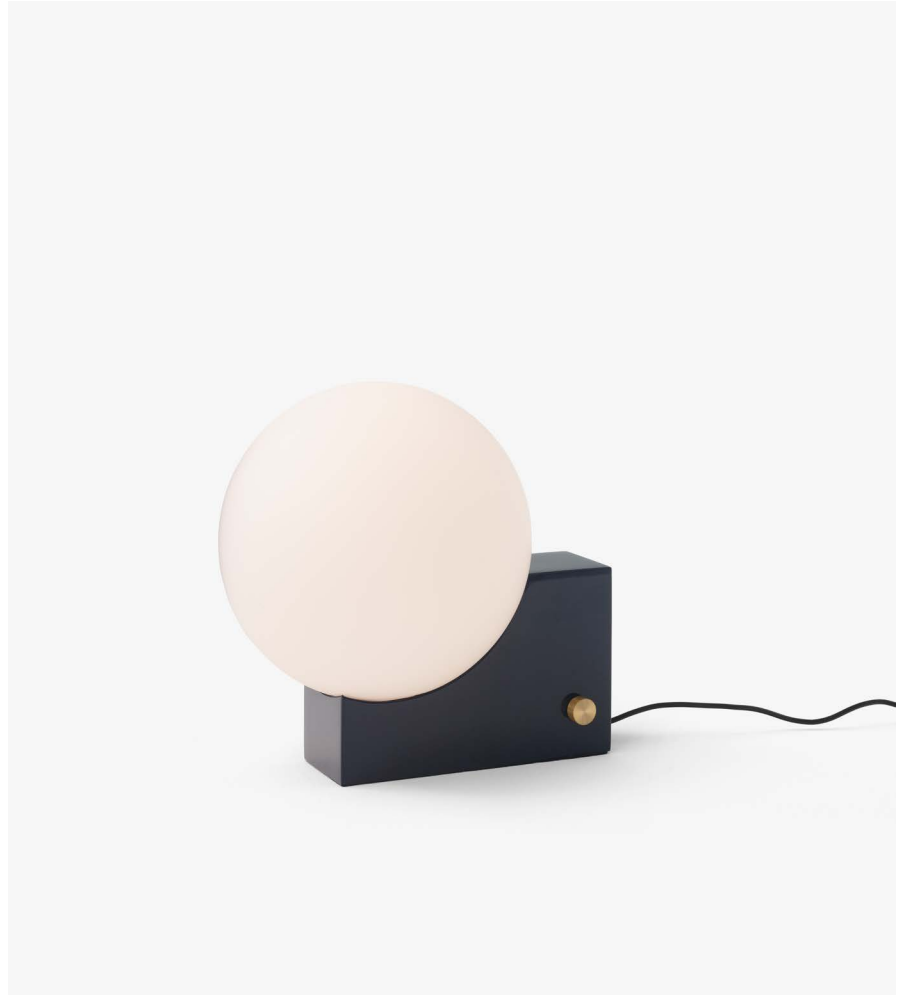

Journey^{SHY1}

Signe Hytte

2018

W: 18 cm / 7 in
D: 26 cm / 10 in

Product description

Table lamp

Environment

Indoor

Material

Mouth-blown satinised opal glass, steel and textile cord.

Production process

The shade is made of mouth blown satinised opal glass and the base is made of laser cut and welded steel.

Dimensions

W: 18 cm / 7 in
H: 24 cm / 9 in
D: 26 cm / 10 in

Weight

1.6 kg

Voltage

220-240V - 50Hz

Light source

4.2W LED
CRI >90
Colour temperature 2000K-3000K
Replaceable LED can be purchased at &Tradition.

Cord length

200 cm / 79 inch
Black textile cord

Dimmability

Dimmer on base

Certifications

Spare Parts

LED
Glass

Impact

Uses glass and steel which are highly recyclable materials able to be repurposed in another production cycle.

Manufacturer

Produced in PRC by Nine United China Ltd

Cleaning Instructions

Please see our [Maintenance & Care instructions here](#)

→ Stock item

Black, Silk Grey, Steel Blue