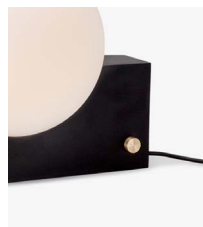

→ Stock item

Black, Silk Grey, Steel Blue

→ Black