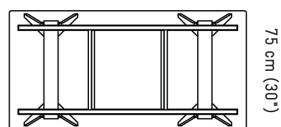

The construction might seem simple, but Arco has several design features; the frame is attached to the trestles by wooden plugs to secure stability.

The drawer is accessible from both sides of the table, and the tempered glass worktop has smooth, rounded edges to avoid accidents, and rests on small plastic distances that makes it stable.

Altogether, it is obvious that Arco has been designed by a skilled carpenter.

Specifications

Material	Lacquered solid wood. Tempered safety glass, round corners, chamfer edges.
Weight	Trestles: 9.3kg (20.5 lbs) Frame + drawer: 8.6 kg (19 lbs) Worktop: 9.2 kg (20 lbs)
Features	Drawer opens from either side. Frame attaches to trestles with wooden plugs. Plastic distances between worktop and frame.
Other	Trestles, frame and worktop are sold separately.

PRODUCT NAME
Arco Desk,
White Stained Solid Oak
ARTICLE No.
2630-0100

PRODUCT INFORMATION
150×74×75 cm, 40 kg (60"×55"×55", 88 lbs)
PACKAGE INFORMATION
Box 1/3: 74×44×74 cm, 10.5 kg (29"×17"×29", 23 lbs)
Box 2/3: 140×57×11 cm, 9 kg (55"×22.4"×4.3", 20 lbs)
Box 3/3: 155×86×6 cm, 25.5 kg (61"×34"×2.4", 56 lbs)