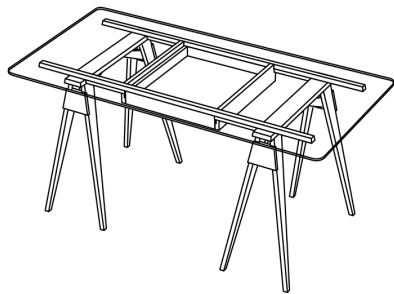

Arco desk
Designed by **Chuck Mack** 2013

DESIGN
Stockholm
HOUSE

The Publishing House for
Scandinavian Design.

Working in style.

Designer Chuck Mack has created a desk supported on trestles; a glass worktop which makes the content of your drawer visible to everyone.

The construction might seem simple, but Arco has several design features; the frame is attached to the trestles by wooden plugs to secure stability.

The drawer is accessible from both sides of the table, and the tempered glass worktop has smooth, rounded edges to avoid accidents, and rests on small plastic distances that makes it stable.

Altogether, it is obvious that Arco has been designed by a skilled carpenter.

Specifications

Material	Lacquered solid wood. Tempered safety glass, round corners, chamfer edges.
Weight	Trestles: 9.3kg (20.5 lbs) Frame + drawer: 8.6 kg (19 lbs) Worktop: 9.2 kg (20 lbs)
Features	Drawer opens from either side. Frame attaches to trestles with wooden plugs. Plastic distances between worktop and frame.
Other	Trestles, frame and worktop are sold separately.

PRODUCT NAME
Arco Desk,
White Stained Solid Oak
ARTICLE No.
2630-0100

PRODUCT INFORMATION
150×74×75 cm, 40 kg (60"×55"×55", 88 lbs)
PACKAGE INFORMATION
Box 1/3: 74×44×74 cm, 10.5 kg (29"×17"×29", 23 lbs)
Box 2/3: 140×57×11 cm, 9 kg (55"×22.4"×4.3", 20 lbs)
Box 3/3: 155×86×6 cm, 25.5 kg (61"×34"×2.4", 56 lbs)