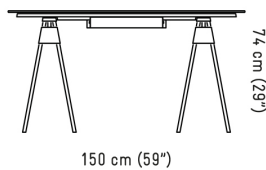

Altogether, it is obvious that Arco has been designed by a skilled carpenter.

Specifications

Material	Lacquered solid wood. Tempered safety glass, round corners, chamfer edges.
Weight	Trestles: 9.3kg (20.5 lbs) Frame + drawer: 8.6 kg (19 lbs) Worktop: 9.2 kg (20 lbs)
Features	Drawer opens from either side. Frame attaches to trestles with wooden plugs. Plastic distances between worktop and frame.
Other	Trestles, frame and worktop are sold separately.

PRODUCT NAME
Arco Desk,
White Stained Solid Oak
ARTICLE No.
2630-0100

PRODUCT INFORMATION
150×74×75 cm, 40 kg (60"×55"×55", 88 lbs)
PACKAGE INFORMATION
Box 1/3: 74×44×74 cm, 10.5 kg (29"×17"×29", 23 lbs)
Box 2/3: 140×57×11 cm, 9 kg (55"×22.4"×4.3", 20 lbs)
Box 3/3: 155×86×6 cm, 25.5 kg (61"×34"×2.4", 56 lbs)

MIN Q: 1

7 340043 317660

PRODUCT NAME
Arco Desk,
Black Stained Solid Oak
PRODUCT NAME
2630-1000

PRODUCT INFORMATION
150×74×75 cm, 40 kg (60"×55"×55", 88 lbs)
PACKAGE INFORMATION
Box 1/3: 74×44×74 cm, 10.5 kg (29"×17"×29", 23 lbs)
Box 2/3: 140×57×11 cm, 9 kg (55"×22.4"×4.3", 20 lbs)
Box 3/3: 155×86×6 cm, 25.5 kg (61"×34"×2.4", 56 lbs)

MIN Q: 1

7 340043 317653

PRODUCT NAME
Arco Desk, Solid Oak
ARTICLE No.
2630-8400

PRODUCT INFORMATION
150×74×75 cm, 40 kg (60"×55"×55", 88 lbs)
PACKAGE INFORMATION
Box 1/3: 74×44×74 cm, 10.5 kg (29"×17"×29", 23 lbs)
Box 2/3: 140×57×11 cm, 9 kg (55"×22.4"×4.3", 20 lbs)
Box 3/3: 155×86×6 cm, 25.5 kg (61"×34"×2.4", 56 lbs)