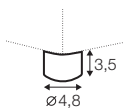

set 3

element 144x109 + element 144x168
+ 2x armrest 109x33 + coffee table 104x31

set 4

element 144x109 + element 144x168 + 2x armrest 109x33

extra dimensions

depth of seat

accessories

legs

no. 173
wood