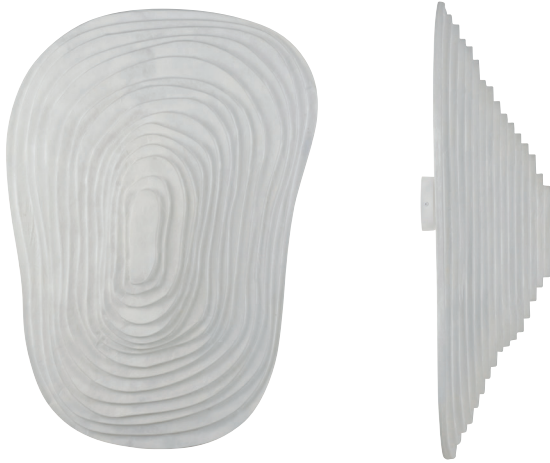

NEBULIS ELISE FOUIN

WALL LAMP NEBULIS M

REFERENCE 21881 ○ White

COLORS MATERIALS DIMENSIONS LIGHTING

HEIGHT 82 cm
WIDTH 60 cm
DEPTH 25 cm
WEIGHT X kg
BASE..... Ø 10 cm ht. 2,5 cm

LAMPSHADE silk
BASE metal

BULB E27
INCLUDED No
LED COMPATIBLE Yes
WATTAGE 2x 15W max
SWITCH/DIMMER no

LAMPSHADE ○
BASE ○

PACKAGING

HEIGHT 23 cm
WIDTH 101 cm
DEPTH 62 cm
WEIGHT (WITH BOX) . X kg

BOX 1

NORMS

CE yes
IP 20
CLASS II