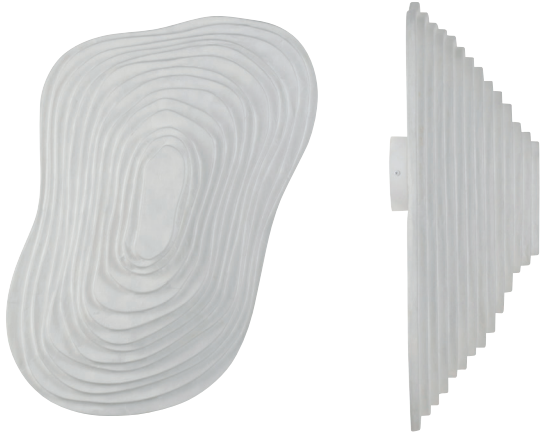

NEBULIS ELISE FOUIN

WALL LAMP NEBULIS S

REFERENCE 21880 ○ White

COLORS MATERIALS DIMENSIONS LIGHTING

HEIGHT 58 cm
WIDTH 42 cm
DEPTH 22 cm
WEIGHT X kg
BASE Ø 10 cm ht. 2,5 cm

LAMPSHADE silk
BASE metal

BULB E27
INCLUDED No
LED COMPATIBLE Yes
WATTAGE 2x 15W max
SWITCH/DIMMER no

LAMPSHADE ○
BASE ○

PACKAGING

HEIGHT 21 cm
WIDTH 77 cm
DEPTH 44 cm
WEIGHT (WITH BOX) . X kg

BOX 1

NORMS

CE yes
IP 20
CLASS II