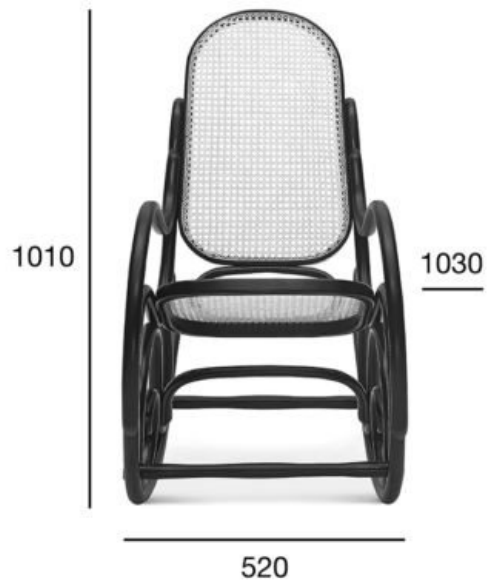

rocker

9816

Product code: BJ-9816

OPTION A:
CANE

POSITION

VALUE
OPTION A

Wood (type)

beech

Total height (mm)

1010

Total depth (mm)

1030

Total width (mm)

520

Seat height (mm)

500

Armrest height (mm)

640

Net weight (kg)

7,5

Quantity per carton box

1

Dimensions of the carton box

1050x570x1000