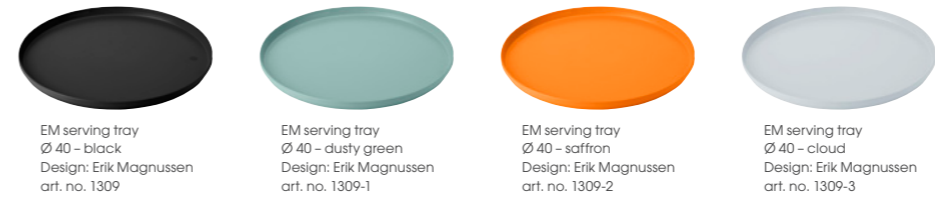

Foster sugar bowl
porcelain
Design: Norman Foster
art. no. 791

Foster tumbler
0.2 l - glass
Design: Norman Foster
art. no. 731

Classic

Classic

Classic

Brus carbonator steel
Design: Søren Refsgaard
art. no. 2100