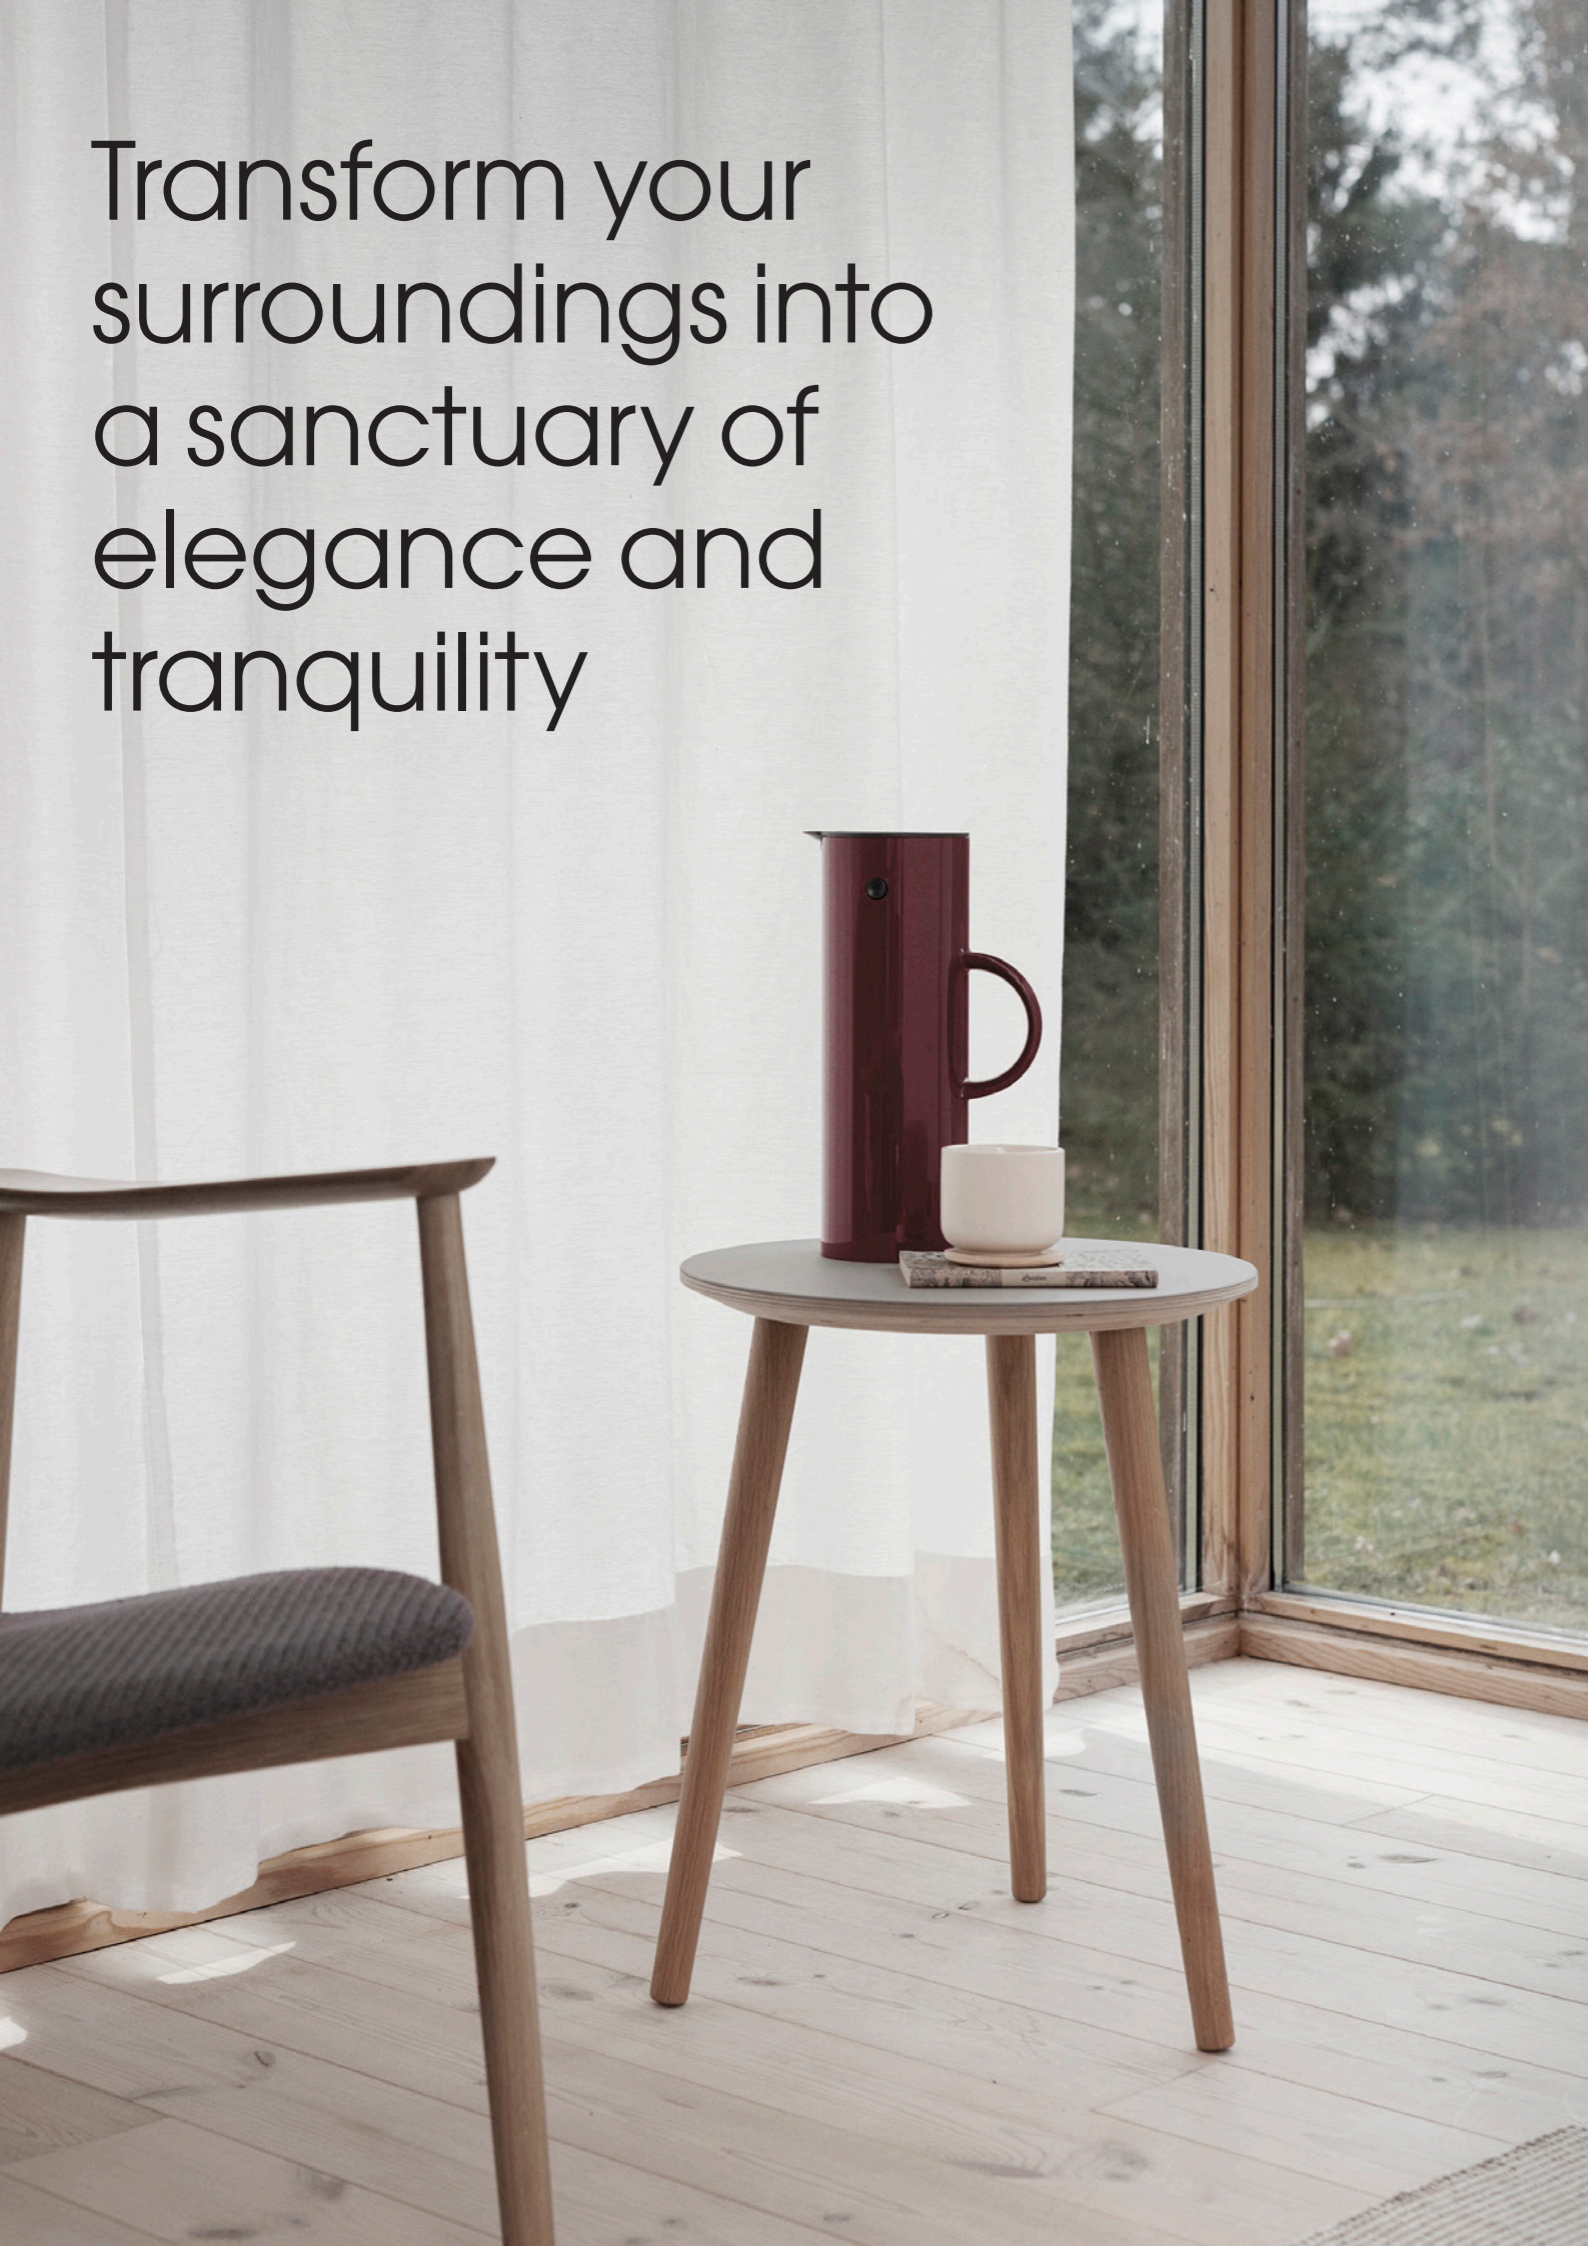

Transform your surroundings into a sanctuary of elegance and tranquility