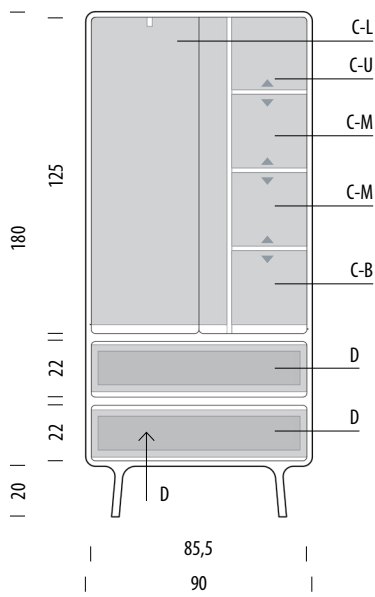

### Item no. 01E

Assembled product

Internal storage	Width	Depth	Height
C-U	58	39	24-31
C-M	58	39	21-34
C-B	58	39	23-29
D (each)	53	35	14

▲ Shelves indicated with triangle arrows are height-adjustable and removable.

## Basic info

**Design** Salih Teskeredžić

**Product size** W: 90, D: 45, H: 200

**Packaging** W: 92, D: 47, H: 205

**Volume** 0,89 m<sup>3</sup>

**Net weight** 92,7 kg

**Gross weight** 101,7 kg

## Item no. 01F

Assembled product

Internal storage	Width	Depth	Height
C-L	54	39	122
C-U	30	39	26-32
C-M	30	39	23-35
C-B	30	39	26-32
D (each)	81	35	14

▲ Shelves indicated with triangle arrows are height-adjustable and removable.

## Basic info

<b>Design</b>	Salih Teskeredžić
<b>Product size</b>	W: 53, D: 45, H: 43
<b>Packaging</b>	W: 55,5, D: 51,5, H: 48,5
<b>Volume</b>	0,14 m <sup>3</sup>
<b>Net weight</b>	15,3 kg
<b>Gross weight</b>	17,3 kg