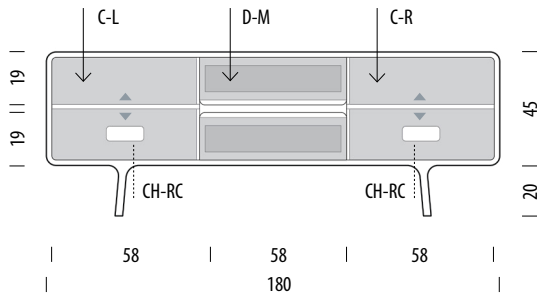

### Item no. 162

Assembled product

Internal storage	Width	Depth	Height
C-L	47	39	15-22
D-M	44	35	11
C-R	47	39	15-22
CH-RC	14		5

- ▲ Shelves indicated with triangle arrows are height-adjustable and removable.
- ▼

## Basic info

**Design** Salih Teskeredžić

**Product size** W: 180, D: 45, H: 65

**Packaging** W: 182, D: 47, H: 70

**Volume** 0,60 m<sup>3</sup>

**Net weight** 61,4 kg

**Gross weight** 70,9 kg

### Item no. 019

Assembled product

Internal storage	Width	Depth	Height
C-L	57	39	15-22
D-M	54	35	11
C-R	57	39	15-22
CH-RC	14		5

- ▲ Shelves indicated with triangle arrows are height-adjustable and removable.
- ▼