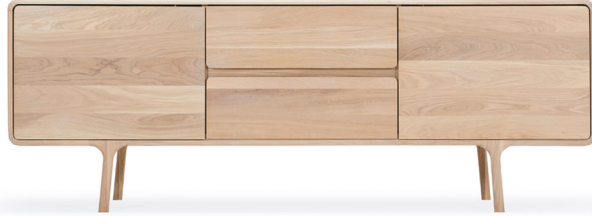

Fawn Sideboard 180

Body Solid oak

Basic info

Design Salih Teskeredžić

Product size W: 180, D: 45, H: 65

Packaging W: 182, D: 47, H: 70

Volume 0,60 m³

Net weight 61,4 kg

Gross weight 70,9 kg

Item no. 019

Assembled product

Internal storage	Width	Depth	Height
C-L	57	39	15-22
D-M	54	35	11
C-R	57	39	15-22
CH-RC	14		5

- ▲ Shelves indicated with triangle arrows are height-adjustable and removable.
- ▼