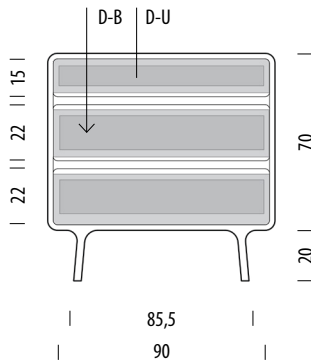

### Item no. 019

Assembled product

Internal storage	Width	Depth	Height
C-L	57	39	15-22
D-M	54	35	11
C-R	57	39	15-22
CH-RC	14		5

- ▲ Shelves indicated with triangle arrows are height-adjustable and removable.
- ▼

## Basic info

<b>Design</b>	Salih Teskeredžić
<b>Product size</b>	W: 90, D: 45, H: 110
<b>Packaging</b>	W: 92, D: 47, H: 115
<b>Volume</b>	0,50 m <sup>3</sup>
<b>Net weight</b>	47,7 kg
<b>Gross weight</b>	54,9 kg

## Item no. 01C

Assembled product

Internal storage	Width	Depth	Height
D	81	35	8
C-U	86	39	27-33
C-B	86	39	28-35

- ▲ Shelves indicated with triangle arrows are height-adjustable and removable.
- ▼

## Basic info

<b>Design</b>	Salih Teskeredžić
<b>Product size</b>	W: 90, D: 45, H: 90
<b>Packaging</b>	W: 92, D: 47, H: 95
<b>Volume</b>	0,41 m <sup>3</sup>
<b>Net weight</b>	48,2 kg
<b>Gross weight</b>	55 kg