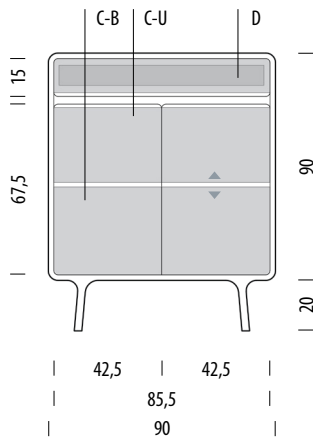

## Basic info

**Design** Salih Teskeredžić

**Product size** W: 180, D: 45, H: 65

**Packaging** W: 182, D: 47, H: 70

**Volume** 0,60 m<sup>3</sup>

**Net weight** 61,4 kg

**Gross weight** 70,9 kg

### Item no. 019

Assembled product

Internal storage	Width	Depth	Height
C-L	57	39	15-22
D-M	54	35	11
C-R	57	39	15-22
CH-RC	14		5

- ▲ Shelves indicated with triangle arrows are height-adjustable and removable.
- ▼

## Basic info

<b>Design</b>	Salih Teskeredžić
<b>Product size</b>	W: 90, D: 45, H: 110
<b>Packaging</b>	W: 92, D: 47, H: 115
<b>Volume</b>	0,50 m <sup>3</sup>
<b>Net weight</b>	47,7 kg
<b>Gross weight</b>	54,9 kg

## Item no. 01C

Assembled product

Internal storage	Width	Depth	Height
D	81	35	8
C-U	86	39	27-33
C-B	86	39	28-35

- ▲ Shelves indicated with triangle arrows are height-adjustable and removable.
- ▼