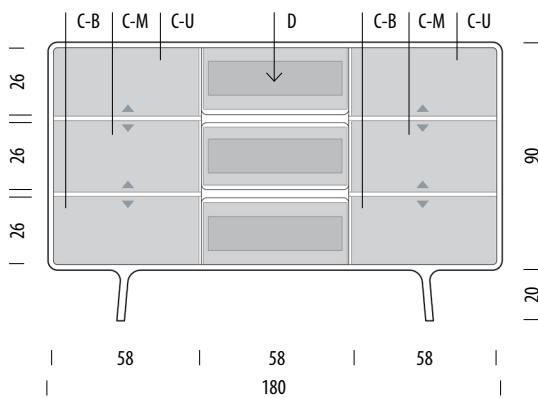

Fawn Dresser

Body Solid oak

Basic info

Design	Salih Teskeredžić
Product size	W: 180, D: 45, H: 110
Packaging	W: 182, D: 47, H: 115
Volume	0,98 m³
Net weight	91,5 kg
Gross weight	101 kg

Item no. 01E

Assembled product

Internal storage	Width	Depth	Height
C-U	58	39	24-31
C-M	58	39	21-34
C-B	58	39	23-29
D (each)	53	35	14

▲ Shelves indicated with triangle arrows are height-adjustable and removable.