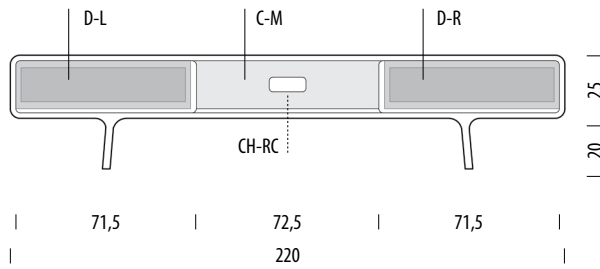

#### Dimensions (tolerances)

The dimensions shown are indicative, they may vary due to the natural properties of wood, season, or manufacturing processes. Deviations from the specified size may occur, usually no more than 1 cm.

### Drawings reference - Internal storage symbols

---

<b>Space</b>	C - Compartment
	D - Drawer
	S - Shelf
	CH - Cable hole

<b>Position</b>	U - Upper
	M - Middle
	B - Bottom
	R - Right
L - Left	

<b>Shape</b>	RC - Rectangular
	CR - Circular

e.g. C-UR | Compartment - upper right  
D-BL | Drawer - bottom left  
CH-RC | Cable hole - rectangular

**Shelves** Shelves indicated with triangle arrows are height-adjustable and removable.

## Basic info

<b>Design</b>	Salih Teskeredžić
<b>Product size</b>	W: 220, D: 45, H: 45
<b>Packaging</b>	W: 222, D: 47, H: 50
<b>Volume</b>	0,52 m <sup>3</sup>
<b>Net weight</b>	43,6 kg
<b>Gross weight</b>	52,6 kg