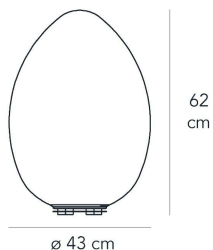

Outdoor table or floor lamp with dimmable diffused light. Opal satin white polyethylene diffuser made with rotational molding. Stainless steel frame. Black power cord. Schuko plug. Light source and dimmer not included.