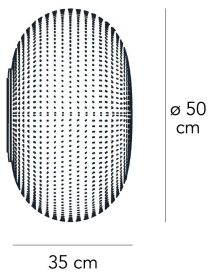

BIANCA LARGE

Matti Klenell, 2015

Bianca is a family of luminaires with the decoration on the diffuser surface features an orderly series of shallow delicate grooves etched into the white glass, yielding an effect resembling small footprints on fresh snow. Mouth blown, belt sanded and dipped in acid to obtain the distinctive 'silk effect' typical of fine glassware, Bianca diffusers are available in three different diameters.

Wall lamp with indirect light dimmable. Milk-white diffuser made of blown glass with satin-finish. Painted metal frame. Bulb not included.

PRODUCT NAME
BIANCA LARGE

SKU
F432870150BINE

MATERIAL
glass, metal