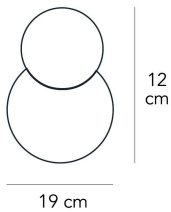

Wall lamp with diffused and dimmable light. Nickel-plated metal frame. Diffuser made of white blown glass with satin-finish. Bulb not included.

PRODUCT NAME
BRUCO MEDIUM

SKU
F353845100BINE

MATERIAL
glass