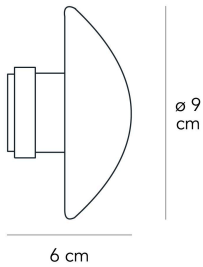

SILLABA SMALL

Piero Castiglioni, 1988

Designed for either wall or ceiling installation, Sillaba combines discretion and pureness, furnishing any room with its minimal presence.

Wall/ceiling lamp with diffused and dimmable light. Frame made of hermoplastic material. Diffuser made of printed borosilicate glass with sandblasted on the outside. Transformer and bulb not included.