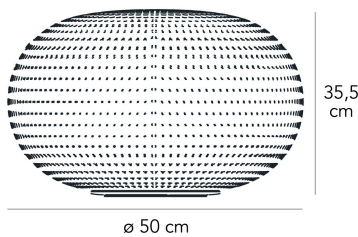

PRODUCT NAME

BIANCA LARGE

SKU

F430810150BINE

MATERIAL

glass, metal

MADE IN

IT

COLOUR

white

ALIMENTATION CABLE

Transparent

GROUP TENSION

Bulb

DIMMER

Not dimmable

ENERGY CLASS

A → G

TENSION

NE

LIGHT SOURCE

1x max 116W E27

CERTIFICATIONS

CEIP20 Classe II