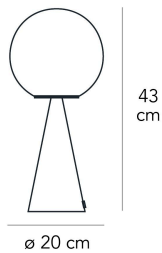

BILIA

Gio Ponti, 1932

Nothing more than a sphere, set in an apparently impossible feat of balance, upon a cone that serves as the base. One of Gio Ponti's many compositional magic tricks, designed in 1932. The counterbalancing of two elementary geometric forms results in an original, perfectly proportioned object. An unpretentious composition, enriched by the extraordinary balance of its proportions and the stylish discretion of non-reflective materials. The light is diffused and valorized by the geometrical simplicity of the design. In designing Bilia, Gio Ponti imagined a smaller version in a range of "spray colours". From those handwritten notes of the original project, FontanaArte presents Bilia Mini in new breathtaking chromatic variations.

Table lamp with diffused light and dimmable by switch button. Brushed brass frame. Diffuser made of white blown glass with satin-finish. Transparent power cable, dimmer and plug. European two-pole plug. Bulb not included.