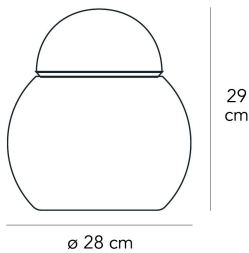

PRODUCT NAME
DARUMA MEDIUM

SKU
F502805100BINE

MATERIAL
glass

MADE IN
IT

COLOUR
white

ALIMENTATION CABLE
Black

GROUP TENSION
Bulb

DIMMER
Not dimmable

ENERGY CLASS
A → G

TENSION
NE

LIGHT SOURCE
1x max 46W E27

CERTIFICATIONS
CE ERICIP20 *Classe II* CCC