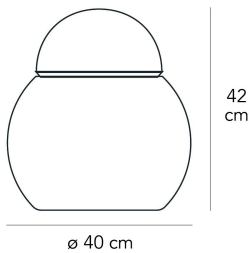

PRODUCT NAME

DARUMA LARGE

SKU

F502810100BINE

MATERIAL

glass

MADE IN

IT

COLOUR

white

ALIMENTATION CABLE

Black

GROUP TENSION

Bulb

DIMMER

Not dimmable

ENERGY CLASS

A → G

TENSION

NE

LIGHT SOURCE

1x max 100W E27

CERTIFICATIONS

CE **EAC** **IP20** *Classe II*