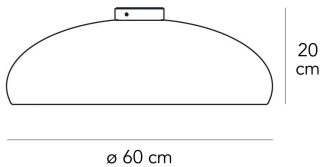

Ceiling lamp with direct and dimmable light. Top diffuser made of painted metal. Bottom diffuser made of opaline polycarbonate. Chromed metal wall bracket. Bulb not included.