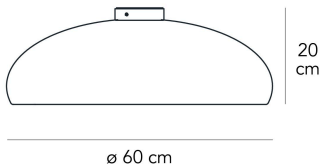

Ceiling lamp with direct and dimmable light. Top diffuser made of painted metal. Bottom diffuser made of opaline polycarbonate. Chromed metal wall bracket. Bulb not included.

**PRODUCT NAME**  
PANGEN

**SKU**  
F419766350NENE