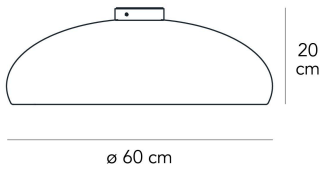

Ceiling lamp with direct and dimmable light. Top diffuser made of painted metal. Bottom diffuser made of opaline polycarbonate. Chromed metal wall bracket. Bulb not included.