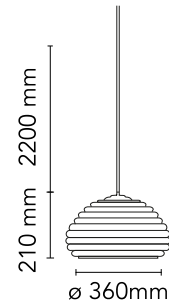

### Physical

Colour	Aluminium
Length (mm)	360
Cord colour	White
Cord length (mm)	2200
Canopy colour	White
Canopy length/diameter (mm)	89
Canopy width (mm)	89
Canopy height (mm)	41
Net weight (kg)	1.4
Package height (mm)	280
Package width (mm)	425
Package length (mm)	420
Package volume (m3)	0.05
IP internal	20