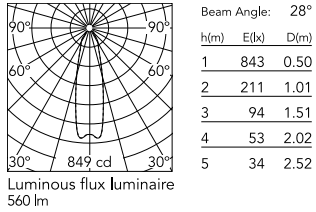

Schematic light drawing

Photometric

Light distribution	Symmetric
Extreme cut off	No

Electrical

Insulation class	I
Frequency (Hz)	50/60
Main voltage (Vac)	220-250
Dimmable	Yes
Dimming interface	Remote Dimmable (Dimmer Not Included)
Batteries inside	No