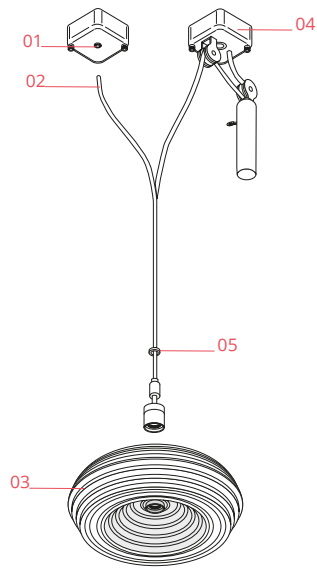

### Physical

Colour	Aluminium
Length (mm)	360
Cord colour	White
Cord length (mm)	2200
Canopy colour	White
Canopy length/diameter (mm)	89
Canopy width (mm)	89
Canopy height (mm)	41
Net weight (kg)	1.4
Package height (mm)	280
Package width (mm)	425
Package length (mm)	420
Package volume (m3)	0.05
IP internal	20

## Schematic light drawing

## Spare Parts

- |     |                           |           |
|-----|---------------------------|-----------|
| 01. | Complete ceiling rose     | RF6500109 |
| 02. | Electric wiring 2,5mt     | RF04637   |
| 03. | Zapon-varnished reflector | RF00750   |
| 05. | Ring nut                  | RF06821   |