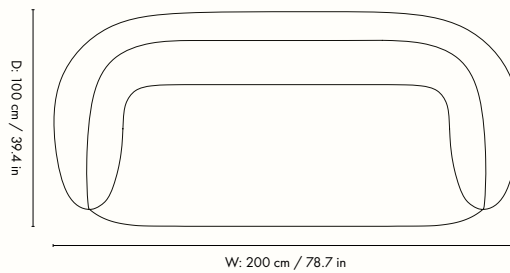

Measurements