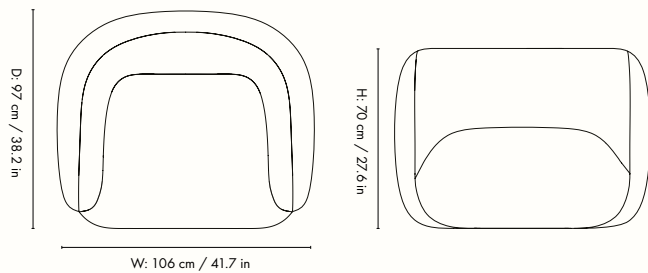

## Information

**Size:** H: 70 x W: 106 x D: 97 cm  
/ H: 27.6 x W: 41.7 x D: 38.2 in  
**Material:** Fabric: Re-Cotton. 85% cotton, 10% polyester, 5% other fibres. 100% post-consumer recycled fibres. Inside: Post-industrial shredded foam, cut PU foam and silicone fibre balls  
**Care:** Dry clean only  
**Info:** Removable cover  
**Country of origin:** Lithuania  
**Net weight:** 14 kg / 30.9 lb  
**Packsize:** 1

## Measurements

## Information

**Size:** H: 70 x W: 200 x D: 100 cm  
/ H: 27.6 x W: 78.7 x D: 39.4 in  
**Material:** Fabric: Re-Cotton. 85% cotton, 10% polyester, 5% other fibres. 100% post-consumer recycled fibres. Inside: Post-industrial shredded foam, cut PU foam and silicone fibre balls  
**Care:** Dry clean only  
**Info:** Removable cover  
**Country of origin:** Lithuania  
**Net weight:** 22 kg / 48.5 lb  
**Packsize:** 1