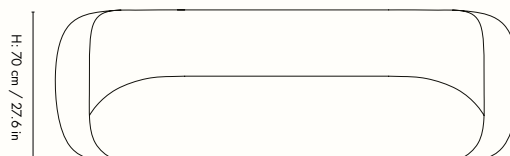

Measurements