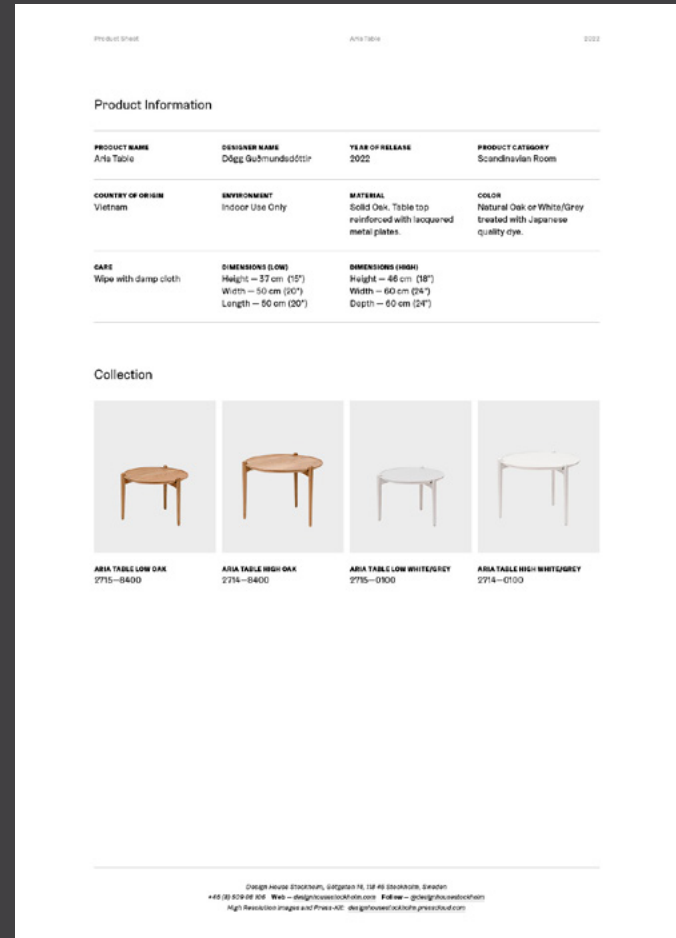

Product Sheet

Product Sheet Includes: Product Description, Designer Biography, Materials, Care Instructions, Dimensions & more.