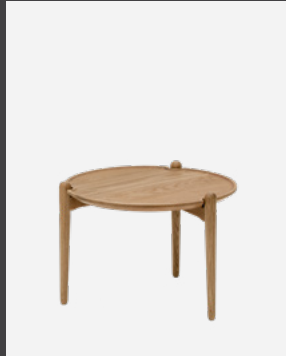

Aria Table can be placed as a stand-alone table with a chair or pouf both in private homes as well as public settings.

The version presented by Design House Stockholm has grown compared to the original, which had to contend with a mere 60 by 60 centimeters, and shared legs. 'The two versions can nest together just like the originals, the lower one sliding partly in under its larger sibling.' Made in massive oak and kept together with strong lacquered iron plates underneath, Aria is available in two heights with different diameters. Choose between clear oak or colored versions, all with a Japanese quality dye rubbed into the oak to give a rich and smooth quality that allow the off-white and black version to expose the fine wood grain. 'This is really a masterwork,' says a satisfied Anders Färdig, artistic director and founder of Design House Stockholm, 'all in solid oak and with finely crafted details. The Japanese quality dye has been polished layer after layer into the wood.'

Product Information

Aria Table High Oak

Article No.:
2714—8400

Dimensions & Weight:
Width — 60 cm (24")
Depth — 60 cm (24")
Height — 46 cm (18")
Weight — 6.8 kg (15 lbs)

Dimensions & Weight (Package):
Width — 65.5 cm (25.8")
Depth — 63.5 cm (25")
Height — 8.5 cm (3.3")
Weight — 7.2 kg (15.9 lbs)

Material:
Solid Natural Oak. Table top reinforced with lacquered metal plates.

Care:
Wipe with damp cloth.

Country of Origin:
Vietnam

Aria Table Low Oak

Article No.:
2715—8400

Dimensions & Weight:
Width — 50 cm (20")
Depth — 50 cm (20")
Height — 37 cm (15")
Weight — 4.2 kg (9.25 lbs)

Dimensions & Weight (Package):
Width — 55.5 cm (21.9")
Depth — 53.5 cm (21")
Height — 8.5 cm (3.3")
Weight — 4.7 kg (10.4 lbs)

Material:
Solid Natural Oak. Table top reinforced with lacquered metal plates.