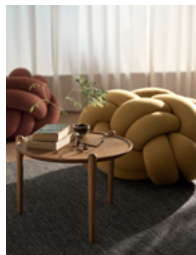

Retail Images* (2715—8400)

Image 02

*Retail Images: Design House Stockholm recommend the stated images in their assigned order to function as e-commerce images.

Retail Images* (2715—0100)

*Retail Images: Design House Stockholm recommend the stated images in their assigned order to function as e-commerce images.