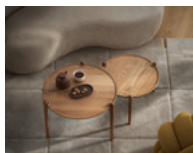

Retail Images* (2714—8400)

Image 03

*Retail Images: Design House Stockholm recommend the stated images in their assigned order to function as e-commerce images.

Retail Images* (2714—0100)

*Retail Images: Design House Stockholm recommend the stated images in their assigned order to function as e-commerce images.