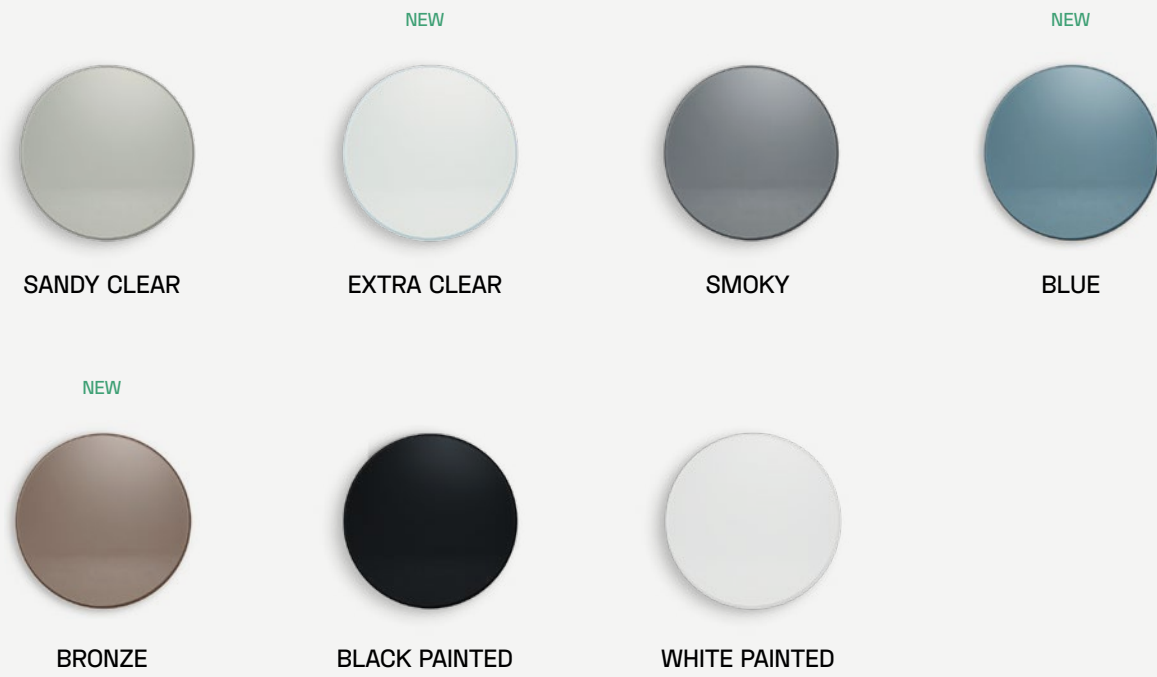

MATERIALS & FINISHES

GLASS