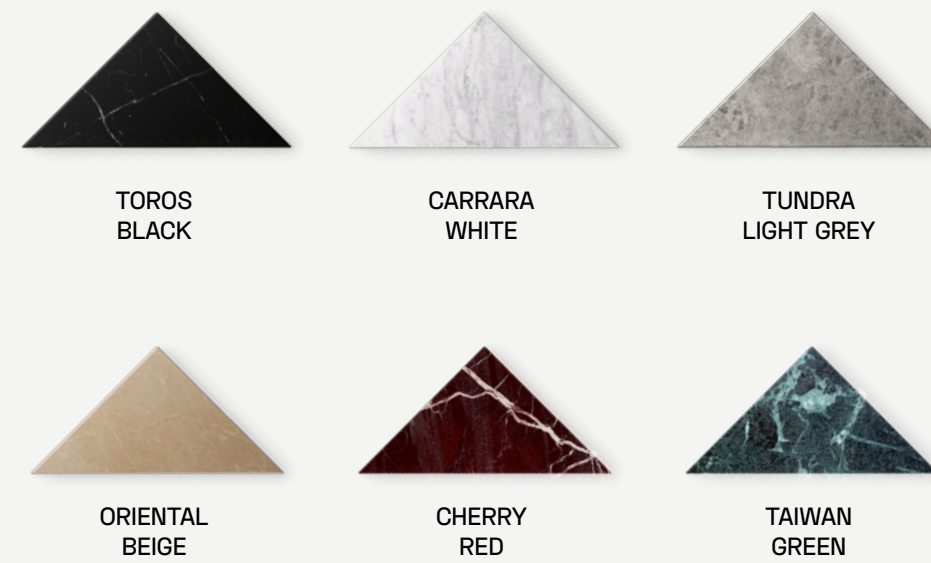

GOLD

BRONZE

WOOD

NATURAL
(ASH)

DARK MOCHA
(ASH)

LIGHT MOCHA
(ASH)

BLACK
RAL 9005 (ASH)

WHITE
RAL 110-1 (ASH)

SILK GREY
RAL 7044 (ASH)

TAUPE
G 876 (ASH)

GREY
G 458 (ASH)

ANTHRACITE
RAL 7016 (ASH)

NORDIC LICHEN
(ASH)

CEMENT GREY
RAL 7033 (ASH)

GREEN GREY
RAL 7009 (ASH)

PALE BROWN
RAL 8025 (ASH)

PRECIOUS SAND
(ASH)

BEIGE RED
RAL 3012 (ASH)

TERRACOTTA
RAL 8004 (ASH)

BLACK RED
RAL 3007 (ASH)

MATERIALS & FINISHES

VENEER

LACQUER

MATERIALS & FINISHES

GLASS

LAMINATE

FENIX

COMPACT LAMINATE

MARBLE

MATERIALS & FINISHES

POLYPROPYLENE

SILK GREY
RAL 7044