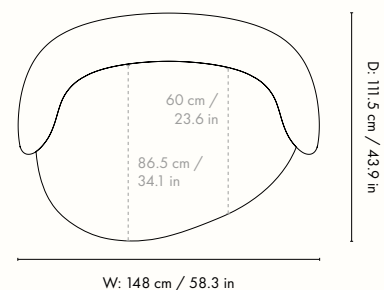

Measurements