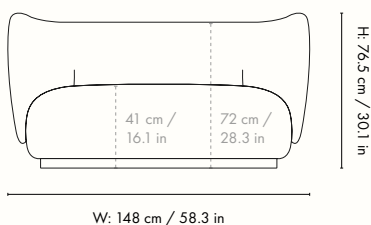

Measurements