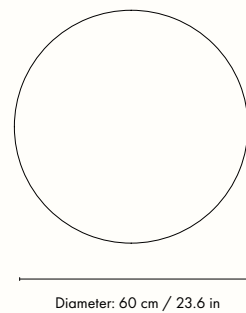

Measurements