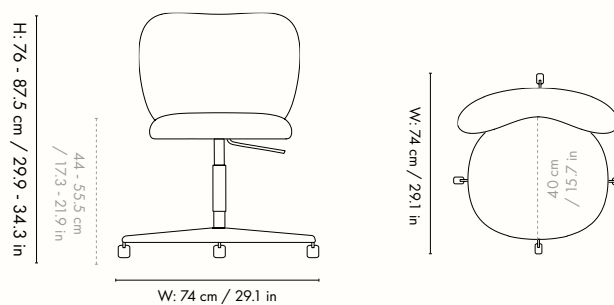

Measurements