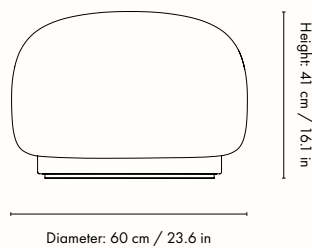

Measurements