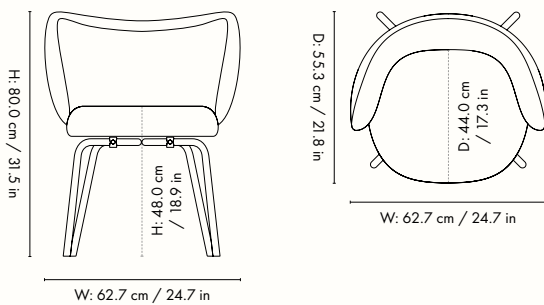

Measurements

Rico Dining Chair – Fixed base