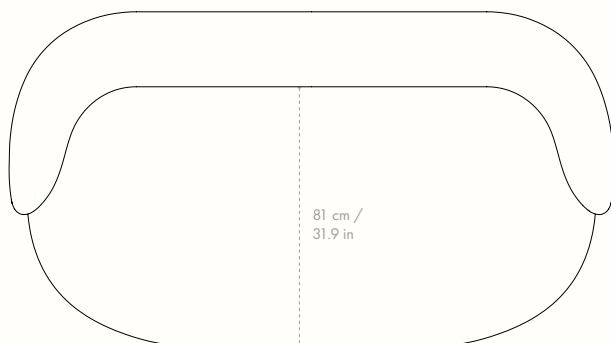

Measurements