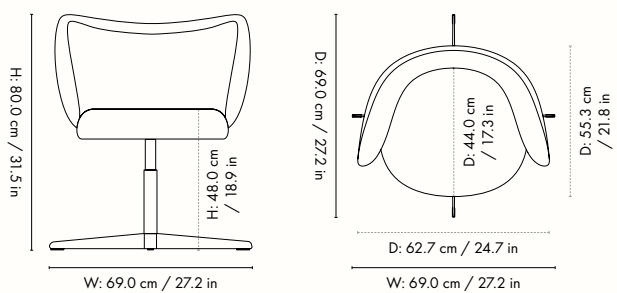

Rico Dining Chair – Swivel base