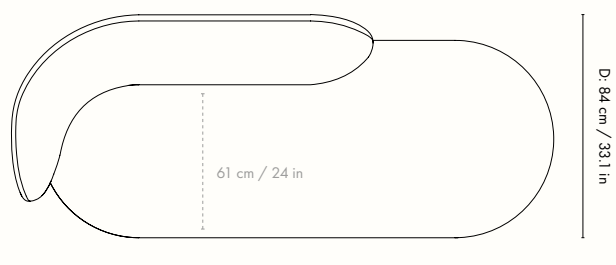

## Measurements

W: 203 cm / 79.9 in

W: 203 cm / 79.9 in

NEW