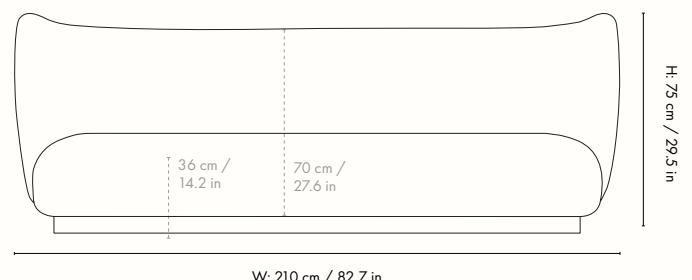

Measurements