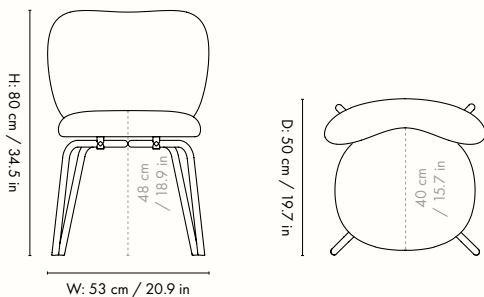

Measurements

Rico Chair - Fixed Base