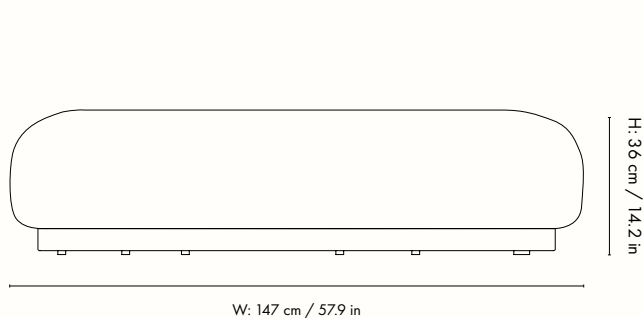

Measurements