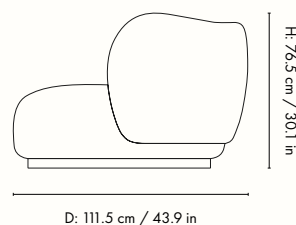

Measurements