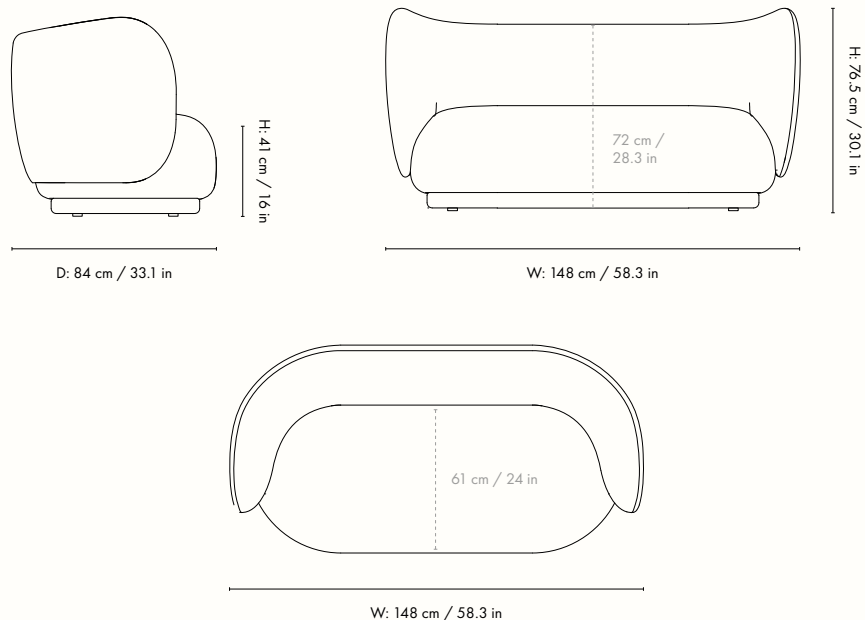

Measurements