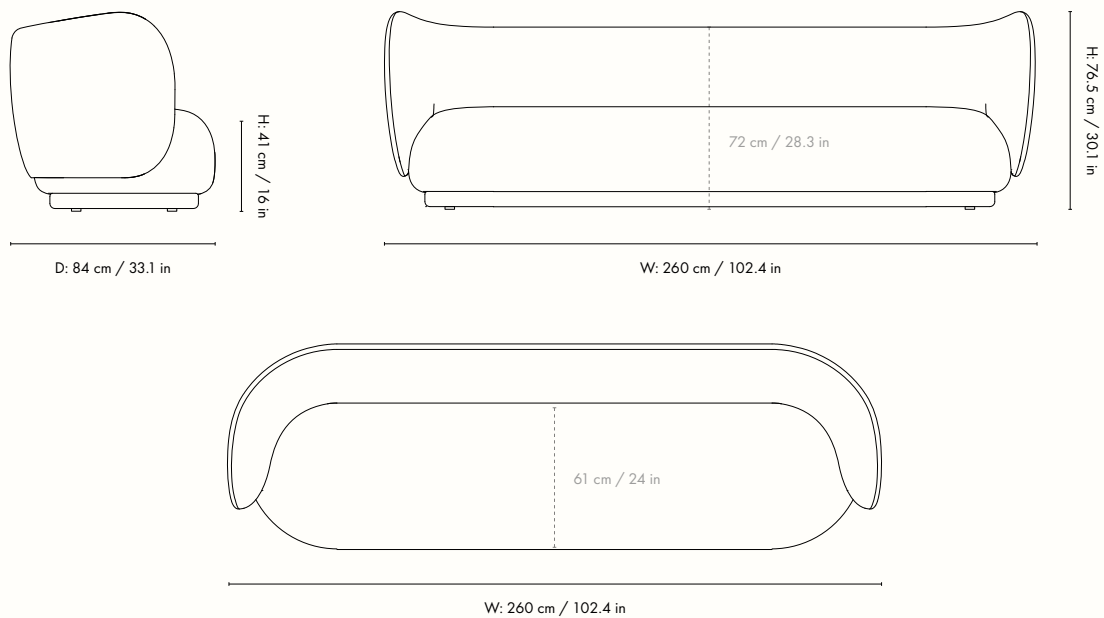

Measurements