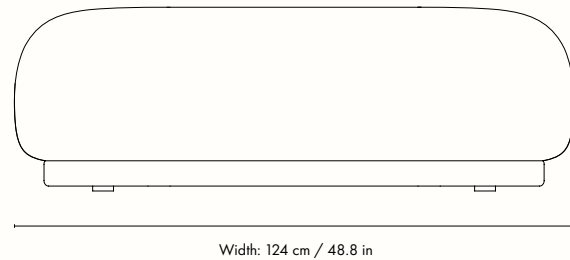

Measurements