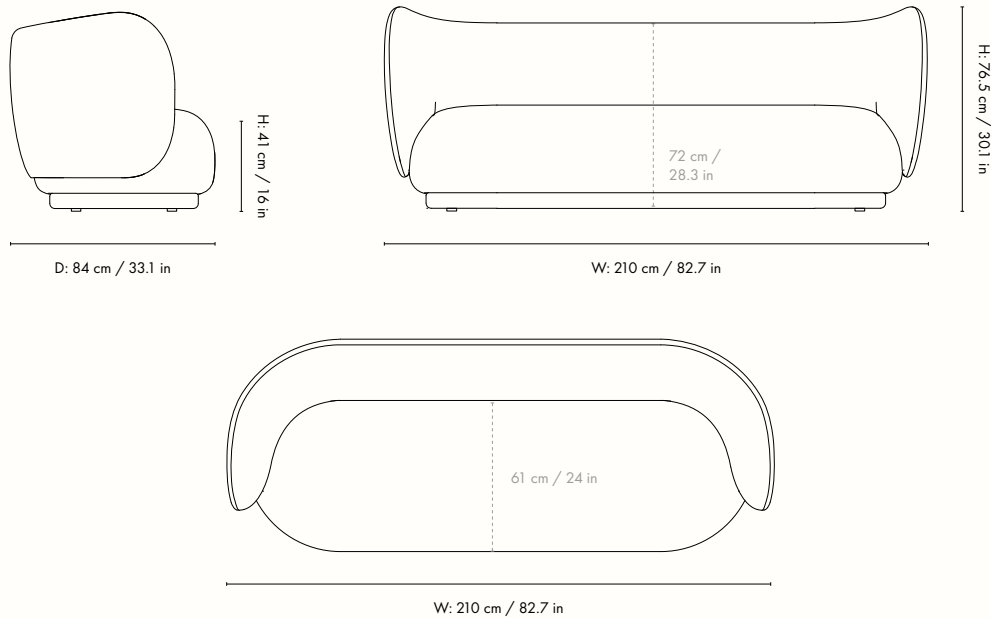

Measurements