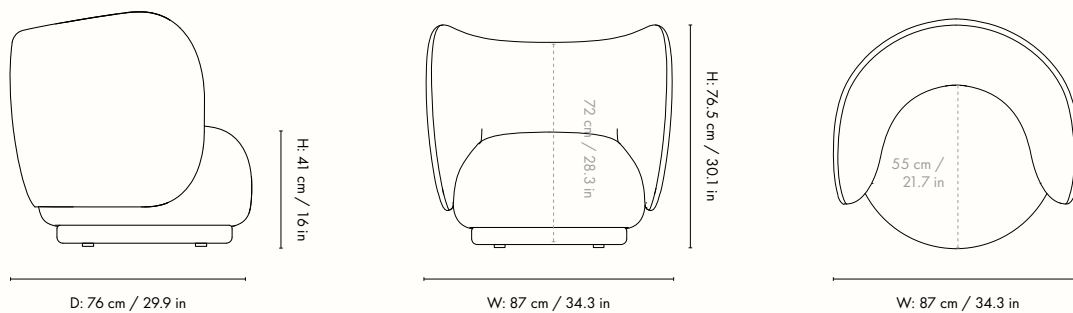

Measurements