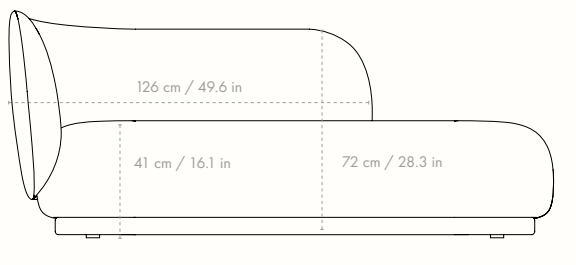

### Dimensions

Height: 76.5 cm / 30.1 in  
Width: 203 cm / 79.9 in  
Back height: 72 cm / 28.3 in  
Depth: 84 cm / 33.1 in  
Seat height: 41 cm / 16 in  
Seat depth: 61 cm / 24 in  
Weight: 56 kg

## Measurements

W: 203 cm / 79.9 in

W: 203 cm / 79.9 in

NEW

## Dimensions

Height: 36 cm / 14.2 in  
 Width: 86 cm / 33.9 in  
 Depth: 62 cm / 24.4 in  
 Weight: 12 kg / 26.5 lb