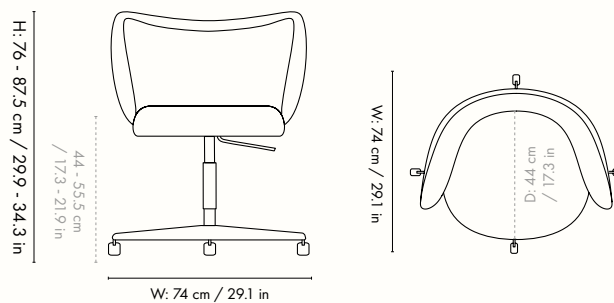

Measurements