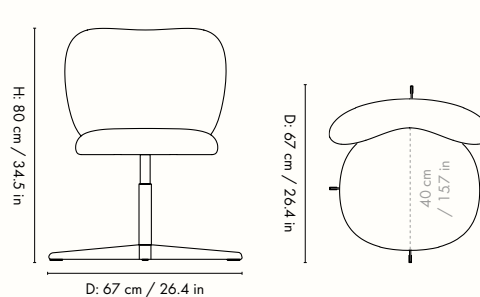

Rico Chair - Swivel Base