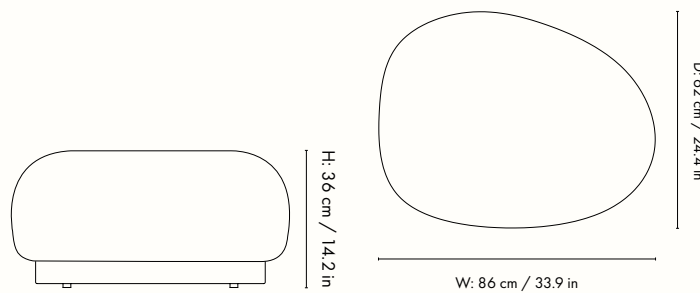

Measurements