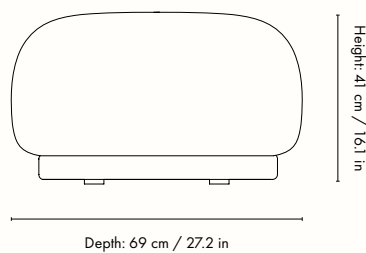

Measurements