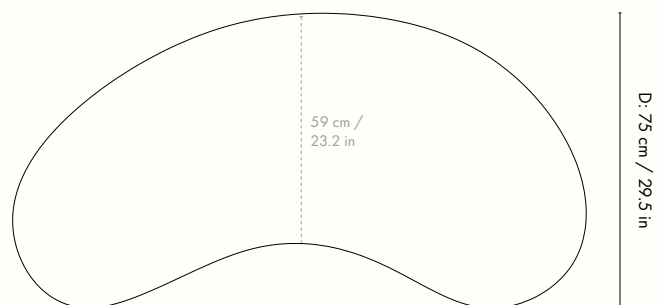

Measurements