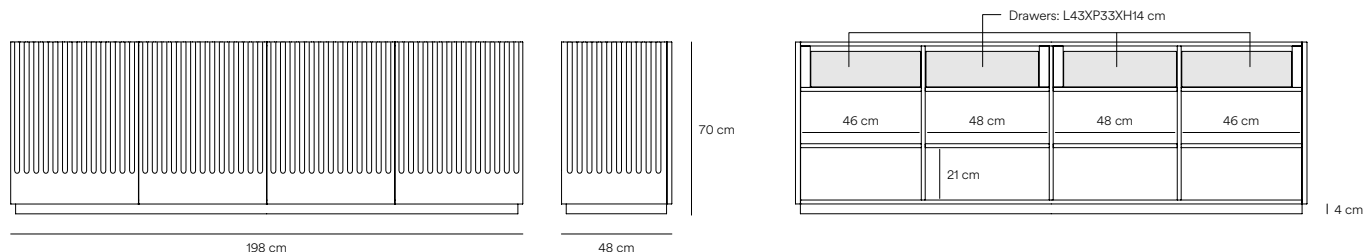

# Doric Sideboard

Doric collection has been inspired by the Classical Greek architectural orders. Thus, its vertical grooves evoke the prevailing simplicity and robustness of that period: a search of beauty based on the proportionality of the classical precept of architecture.

As in the Classical Era, proportion is ubiquitous in every piece composing of Doric collection, according to the aesthetic approach that defines this collection.

Designed by Cambres Design

Measures

Models