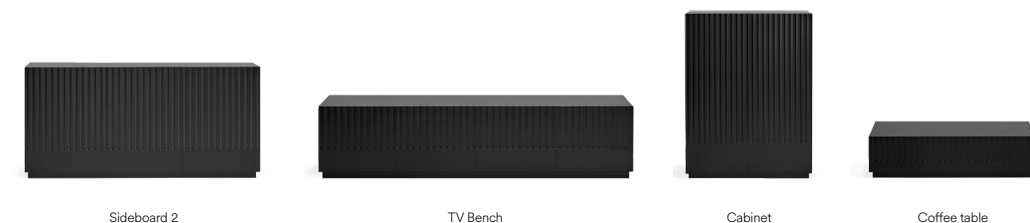

More from the collection