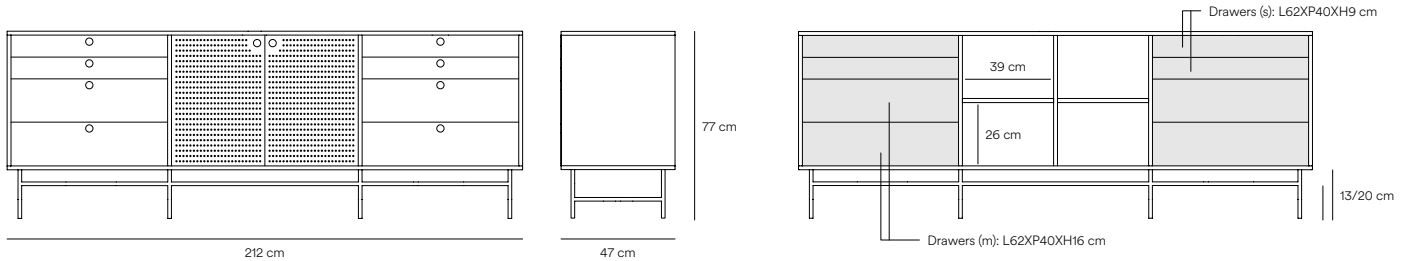

Punto Sideboard

Punto collection claims its industrial spirit by combining design and functionality.

The perforated metallic doors of Punto add to its singular character and personality. Its modern lines emphasizes the strength of the industrial avant-gardism to adapt to the most actual spaces.

Designed by Cambres Design

Measures

Models

12732_TE

12729_TE

12731_TE

Finishes

Metallic leg's structure and doors