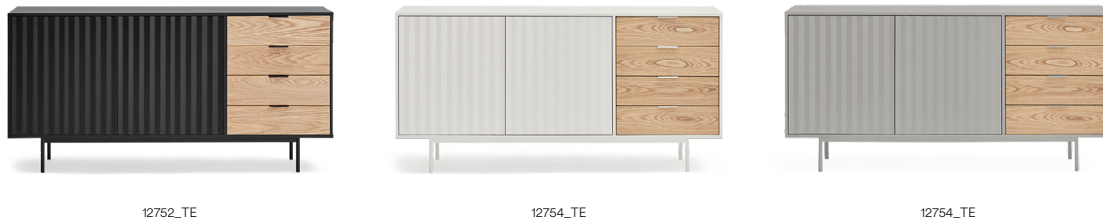

Sierra Sideboard

Sierra collection is inspired by the mountainous depths, which perception of the volumes is influenced by the light fluctuations.

Sierra's singularity is the serrated texture, a distinctive feature of the collection. This range is realised MDF in various colours, allowing each piece of furniture to adapt to any kind of interior.

Designed by Cambres Design

Measures

Models

Finishes

Downloads

- Fact sheet 194,54 KB ↓
- Images 10,97 MB ↓
- File 3ds 329,57 KB ↓
- File obj 948,81 KB ↓

Samples

Teulat supplies samples of all the finishes. Contact us at design@teulat.es for more information.