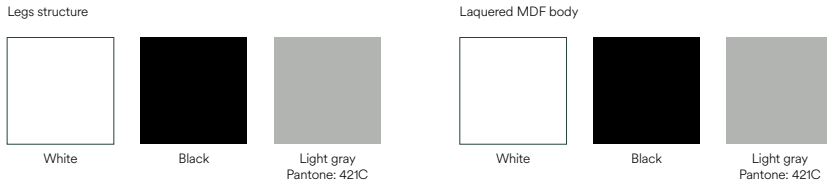

Sierra Sideboard

Sierra collection is inspired by the mountainous depths, which perception of the volumes is influenced by the light fluctuations.

Sierra's singularity is the serrated texture, a distinctive feature of the collection. This range is realised MDF in various colours, allowing each piece of furniture to adapt to any kind of interior.

Designed by Cambres Design

Measures

Models

Finishes

Downloads

- Fact sheet 194,54 KB ↓
- Images 10,97 MB ↓
- File 3ds 329,57 KB ↓
- File obj 948,81 KB ↓

Samples

Teulat supplies samples of all the finishes. Contact us at design@teulat.es for more information.