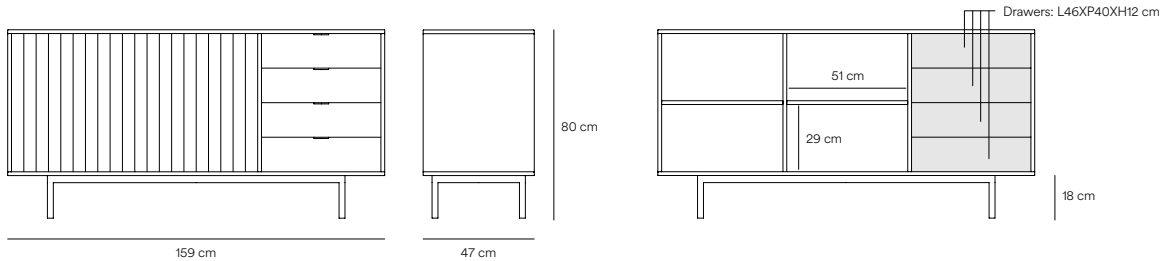

Sierra Sideboard

Sierra collection is inspired by the mountainous depths, which perception of the volumes is influenced by the light fluctuations.

Sierra's singularity is the serrated texture, a distinctive feature of the collection. This range is realised MDF in various colours, allowing each piece of furniture to adapt to any kind of interior.

Designed by Cambres Design

Measures

Models

Finishes

Downloads

- Fact sheet 194,54 KB ↓
- Images 10,97 MB ↓
- File 3ds 329,57 KB ↓
- File obj 948,81 KB ↓

Samples

Teulat supplies samples of all the finishes. Contact us at design@teulat.es for more information.