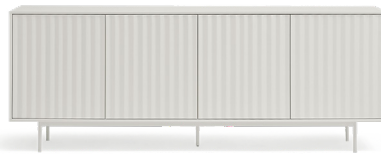

Sierra Sideboard

Sierra collection is inspired by the mountainous depths, which perception of the volumes is influenced by the light fluctuations.

Sierra's singularity is the serrated texture, a distinctive feature of the collection. This range is realised MDF in various colours, allowing each piece of furniture to adapt to any kind of interior.

Designed by Cambres Design

Measures

Models

12856_TE

12855_TE

15982_TE

Finishes

Legs structure

White

Black

Light gray
Pantone: 421C

Laquered MDF body

White

Black

Light gray
Pantone: 421C

Downloads