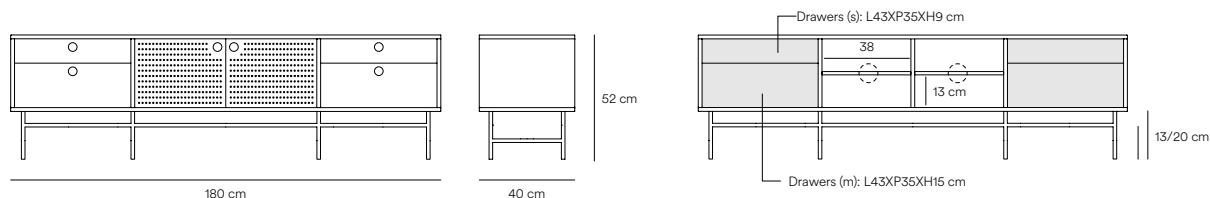

Punto TV Bench

Punto collection claims its industrial spirit by combining design and functionality.

The perforated metallic doors of Punto add to its singular character and personality. Its modern lines emphasizes the strength of the industrial avant-gardism to adapt to the most actual spaces.

Designed by Cambres Design

Measures

Models

Finishes

Metallic leg's structure and doors

Laquered MDF body

Downloads

Fact sheet 358,31 KB ↓