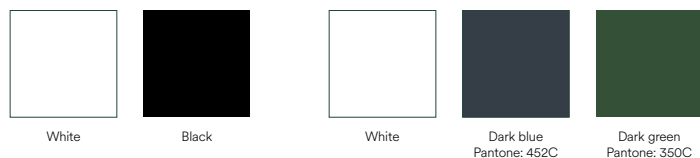

Designed by Cambres Design

Measures

Models

Finishes

Metallic leg's structure and doors

Laquered MDF body

Downloads

Fact sheet 358,31 KB ↓