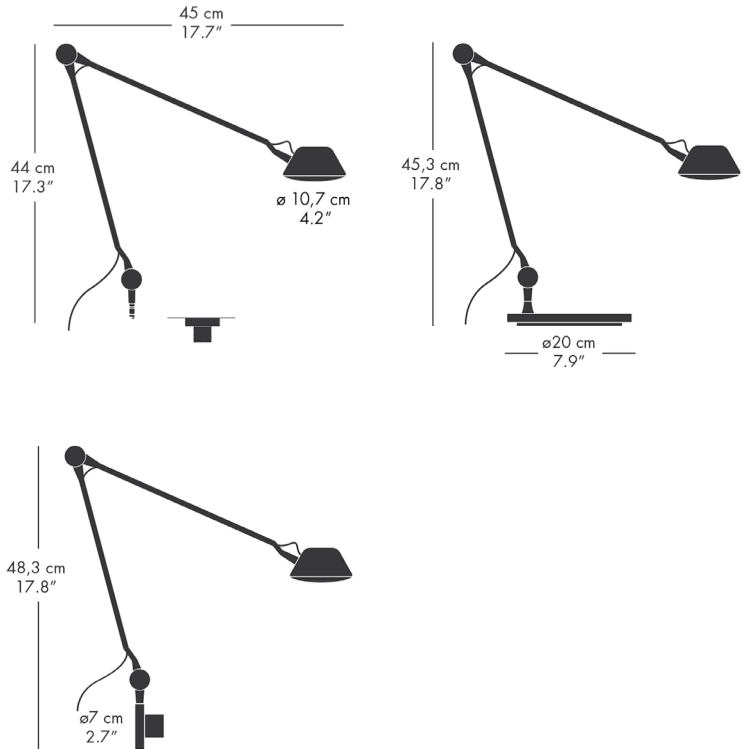

SPECIFICATIONS

WEIGHT

0,5 kg / 1.1 lb
(excl. table base, wall base, plug-in unit, adapter)

CORD

Length: 2,5 m / 98.7"
Material: PVC
Colour: White, Black, Blue

LIGHT SOURCE

Light source: LED array
Wattage: 8W
LED lifetime (lumen maintenance): 57.000h L70
Lumen output: 483 lm
Colour temperature: 2900 K
CRI: 89,9
SDCM: 3

LED FACTS

Flicker Pst LM: 0,0192
Flicker SVM: 0,5892
LED risk group: Risk group 0

PRODUCT CODE

Plug-in lamp, White: 62716005
Plug-in lamp, Black: 62716208
Plug-in lamp, Blue: 62716106

Table lamp, White: 62699105
Table lamp, Black: 62699008
Table lamp, Blue: 62699206

Wall lamp, White: 62698805
Wall lamp, Black: 62698708
Wall lamp, Blue: 62698906