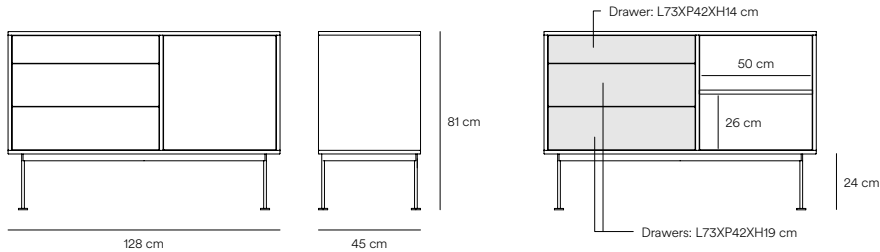

Designed by Cambres Design

Measures

Models

14938_TE

14947_TE

14943_TE

Finishes

Metallic leg's structure and doors