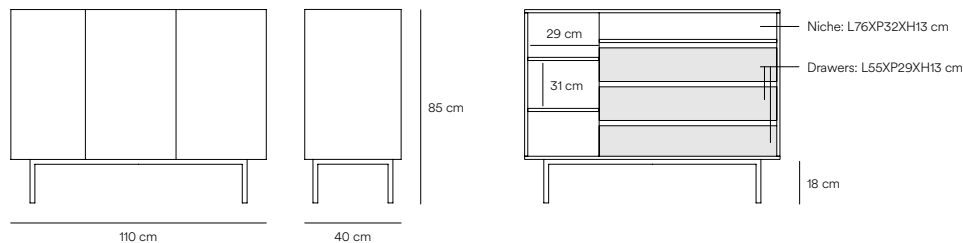

Arista Sideboard 2

Creating the form Arista (the Edge) as a handle enable to transmit the essence of the collection as a particular element of the furniture, making it proper and not as an independent piece of furniture, providing it with an exclusive design that makes it unique.

To obtain this integration in Arista collection, a frame was created to surround the upper perimeter of the furniture topped with an oak veneer finishing.

Designed by Cambres Design

Measures

Models

13221_TE