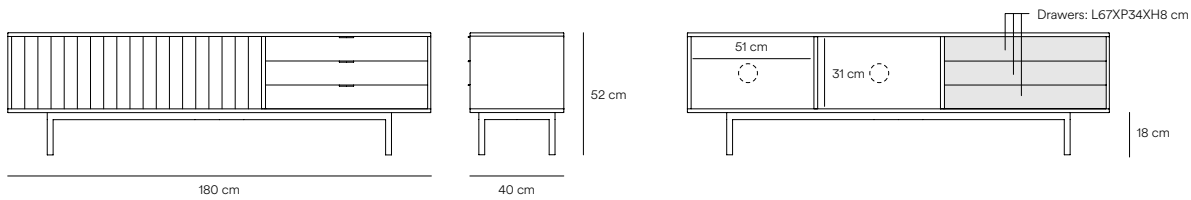

# Sierra TV Bench 2

Sierra collection is inspired by the mountainous depths, which perception of the volumes is influenced by the light fluctuations.

Sierra's singularity is the serrated texture, a distinctive feature of the collection. This range is realised MDF in various colours, allowing each piece of furniture to adapt to any kind of interior.

Designed by Cambres Design

Measures

Models

12764\_TE

12766\_TE

15984\_TE

Finishes

Legs structure