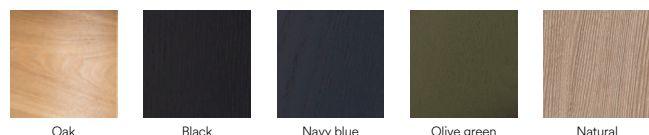

# Cep Side table

Cep table set, is simple and minimalist, where the outmost of the construction process of the pieces have been sought: the curved wood.

With only two symmetrical parts, Cep's base is generated on which the top board rests, creating simple tables that highlight the nobility of the wood and caring details of this collection.

Designed by Cambres Design

Measures

Models

Finishes

Legs structure. Ash veneer

Table top. Ash veneer

Downloads

**Fact sheet** 376,55 KB ↓