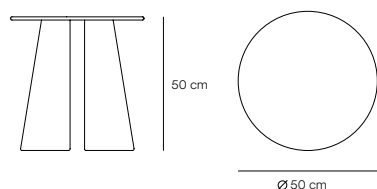

# Cep Side table

Cep table set, is simple and minimalist, where the outmost of the construction process of the pieces have been sought: the curved wood.

With only two symmetrical parts, Cep's base is generated on which the top board rests, creating simple tables that highlight the nobility of the wood and caring details of this collection.

Designed by Cambres Design

Measures

Models

Finishes

Legs structure. Ash veneer

Table top. Ash veneer

Downloads

**Fact sheet** 376,55 KB ↓