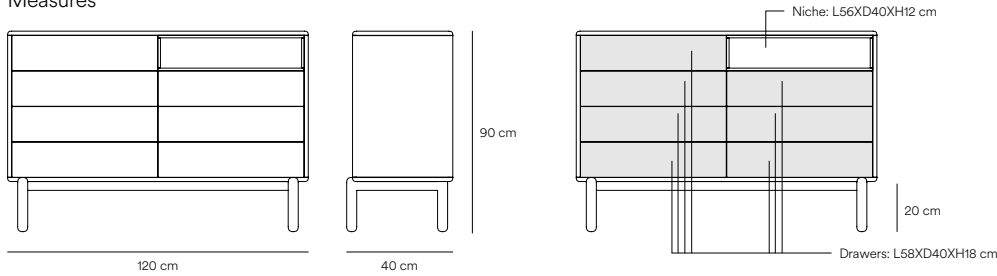

Design by Cambres Design

Measures

Models

14778_TE

14780_TE

15969_TE

Finishes

Laquered MDF body