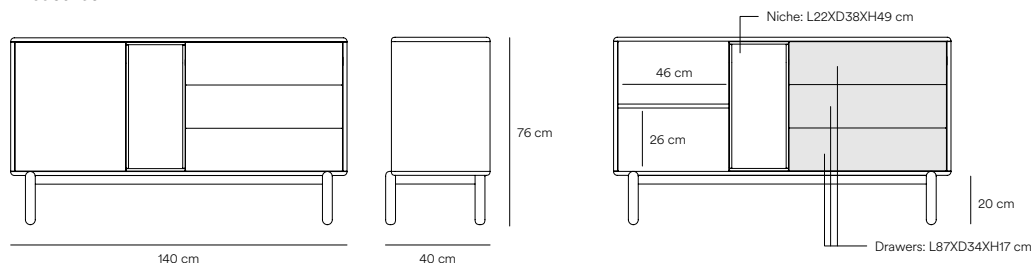

Corvo Sideboard 2

The rounding edges along the entire perimeter of the furniture gives Corvo collection a soft and voluminous appearance.

Corvo collection characteristic is a self integration without the need to introduce any other pieces of furniture, creating a much cleaner and neater appearance.

Designed by Cambres Design

Measures

Models

14783_TE

14784_TE

15965_TE

Finishes

Lacquered MDF body