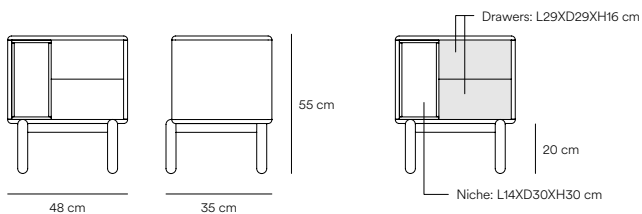

Corvo Bedside table

The rounding edges along the entire perimeter of the furniture gives Corvo collection a soft and voluminous appearance.

Corvo collection characteristic is a self integration without the need to introduce any other pieces of furniture, creating a much cleaner and neater appearance.

Design by Cambres Design

Measures

Models

Finishes

Laquered MDF body

Cream
Pantone: 9043C

Pearl gray
Pantone: 7544C

Anthracite gray
Pantone: 432C