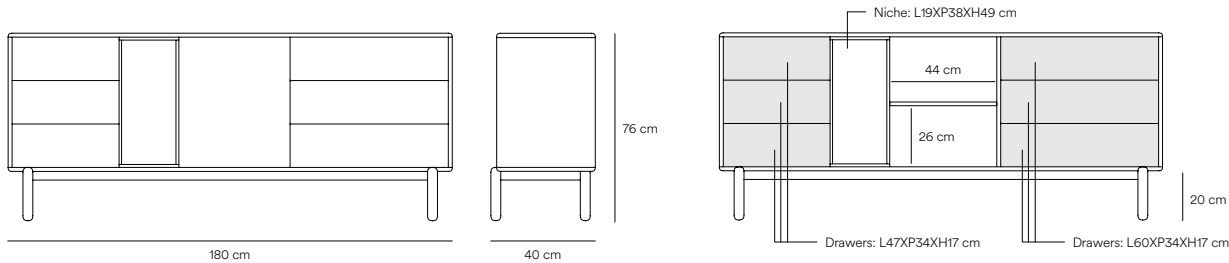

# Corvo Sideboard

The rounding edges along the entire perimeter of the furniture gives Corvo collection a soft and voluminous appearance.

Corvo collection characteristic is a self integration without the need to introduce any other pieces of furniture, creating a much cleaner and neater appearance.

Design by Cambres Design

Measures

Models

13724\_TE

13725\_TE

15964\_TE

Finishes

Laquered MDF body