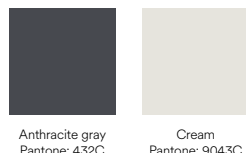

Finishes

MDF lacquered body

Lacquered MDF interiors

Downloads

Fact sheet 214,48 KB ↓

File 3ds 1,63 MB ↓

File obj 2,63 MB ↓

Samples