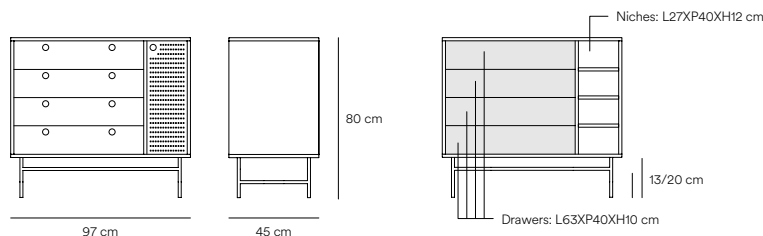

Designed by Cambres Design

Measures

Models

12740_TE

12738_TE

Finishes

Metallic leg's structure and doors

White