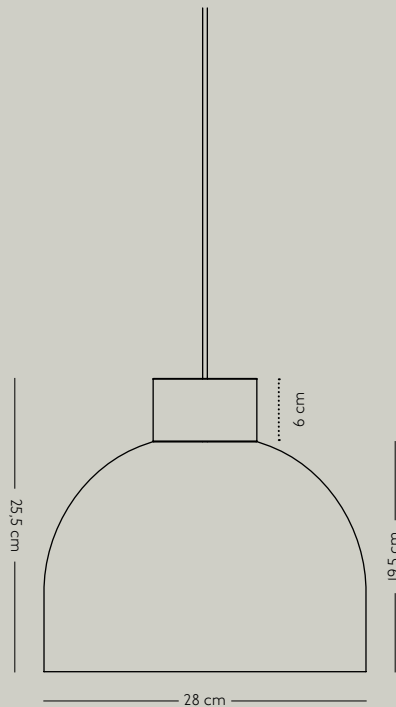

## ***SPECIFICATIONS***

<b><i>PRODUCT TYPE</i></b>	.....	Round pendant
<b><i>PRODUCT NAME</i></b>	.....	LUCEO
<b><i>COLOURS</i></b>	.....	Black & Clear Gold & Clear White & Clear
<b><i>DIMENSION</i></b>	.....	Ø:28 H:25,5 cm Cord lenght: 300 cm
<b><i>WEIGHT</i></b>	.....	2,3 kg
<b><i>MATERIAL</i></b>	.....	Lampshade: Iron with brass plating Lampshade: Iron with powder coating Base: Glass Cord: Black textile
<b><i>QUANTITY PER PARCEL</i></b>	.....	1
<b><i>PACKAGING DIMENSIONS</i></b>	.....	L:32 W:32 H:23 cm
<b><i>PACKAGING WEIGHT</i></b>	.....	3,13 kg
<b><i>SOCKET / WATT / VOLTAGE</i></b>	.....	For all lamps the recommended light source is E27 max 25W & 220/240 voltage. We recommend LED in order to avoid overheating. The lamp can also be used with light dimmers to adjusts brightness
<b><i>TESTED WITH</i></b>	.....	IP20
<b><i>COMPLIANT WITH</i></b>	.....	  

## VARIATIONS

(CN)

	<b>WHITE</b> Art. No. 502579002010	<b>WHITE</b> Art. No. 505829002010
	<b>BLACK</b> Art. No. 502579001010	<b>BLACK</b> Art. No. 505829001010
	<b>GOLD</b> Art. No. 502579000010	<b>GOLD</b> Art. No. 505829000010