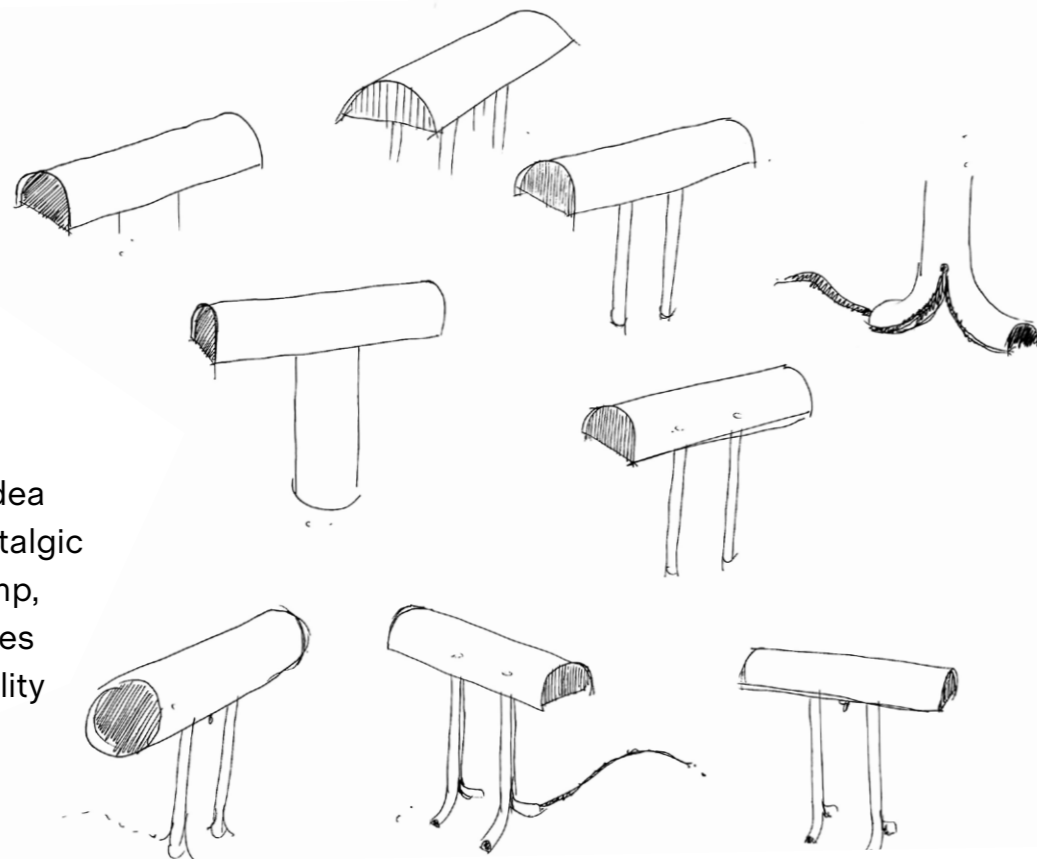

ANAGRAM TABLE LAMP

Design by Sam Weller

HAY

300522

Anagram Table Lamp

Developed for HAY by British designer Sam Weller, Anagram Table Lamp combines a strong personality with a robust construction. Inspired by the idea of creating a nostalgic yet functional lamp, Sam's experiments with juxtaposing perforated steel with sheet steel led him to explore different lighting effects. The result is a generously curved, glossy shade that sits atop two split anodised aluminium legs, with the contrasting elements updating the familiar lamp typology with an original and contemporary aesthetic. Anagram's solid presence and ambient downlight make it equally suitable as a desktop-based lamp, or as a supplementary light source placed on a sideboard or windowsill.

Inspired by the curves and forms of the Barbican in central London, Anagram's solid construction and generously rounded shade echo some of the architecture.

Inspired by the idea of creating a nostalgic yet functional lamp, Anagram combines a strong personality with a robust construction.

Anagram features a generously curved, glossy shade that sits atop two split anodised aluminium legs.

Anagram Table Lamp | Charred orange

Anagram Table Lamp | Rice

Anagram Table Lamp | Charred orange

Anagram Table Lamp | Iron black