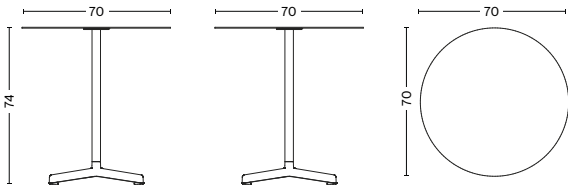

## NEU TABLE

DESIGN BY HAY, 2016

The Neu Table is the latest addition to HAY's Neu Collection. The simple design features a small round or square table top attached to a tubular central pole and angled 4-star pedestal base. Crafted in outdoor powder coated steel and cast aluminium to offer greater durability and resilience, it has a versatile quality that makes it well-suited to both indoor and outdoor use. Its uncluttered lines give it a sleek, understated expression, making it a popular choice for public spaces such as cafés, offices, as well as private areas such as gardens and balconies.

### DIMENSIONS

NEU TABLE | ROUND  
DIAMETER Ø70 CM  
HEIGHT 74 CM

NEU TABLE | SQUARE  
LENGTH 60 CM  
WIDTH 60 CM  
HEIGHT 74 CM

NEU TABLE LOW | ROUND  
DIAMETER Ø60 CM  
HEIGHT 40 CM

NEU TABLE LOW | SQUARE  
LENGTH 60 CM  
WIDTH 60 CM  
HEIGHT 40 CM

NEU TABLE LOW | ROUND  
DIAMETER Ø70 CM  
HEIGHT 40 CM

NEU TABLE HIGH | ROUND  
DIAMETER Ø60 CM  
HEIGHT 95 CM

NEU TABLE HIGH | SQUARE  
LENGTH 60 CM  
WIDTH 60 CM  
HEIGHT 105 CM