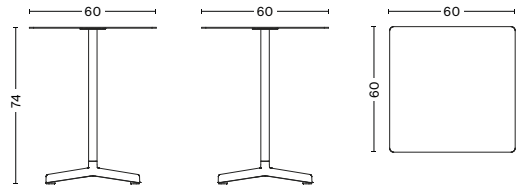

## NEU TABLE

DESIGN BY HAY, 2016

The Neu Table is the latest addition to HAY's Neu Collection. The simple design features a small round or square table top attached to a tubular central pole and angled 4-star pedestal base. Crafted in outdoor powder coated steel and cast aluminium to offer greater durability and resilience, it has a versatile quality that makes it well-suited to both indoor and outdoor use. Its uncluttered lines give it a sleek, understated expression, making it a popular choice for public spaces such as cafés, offices, as well as private areas such as gardens and balconies.

### DIMENSIONS

NEU TABLE | ROUND  
DIAMETER Ø70 CM  
HEIGHT 74 CM

NEU TABLE | SQUARE  
LENGTH 60 CM  
WIDTH 60 CM  
HEIGHT 74 CM

NEU TABLE LOW | ROUND  
DIAMETER Ø60 CM  
HEIGHT 40 CM

NEU TABLE LOW | SQUARE  
LENGTH 60 CM  
WIDTH 60 CM  
HEIGHT 40 CM

NEU TABLE LOW | ROUND  
DIAMETER Ø70 CM  
HEIGHT 40 CM

NEU TABLE HIGH | ROUND  
DIAMETER Ø60 CM  
HEIGHT 95 CM

NEU TABLE HIGH | SQUARE  
LENGTH 60 CM  
WIDTH 60 CM  
HEIGHT 105 CM