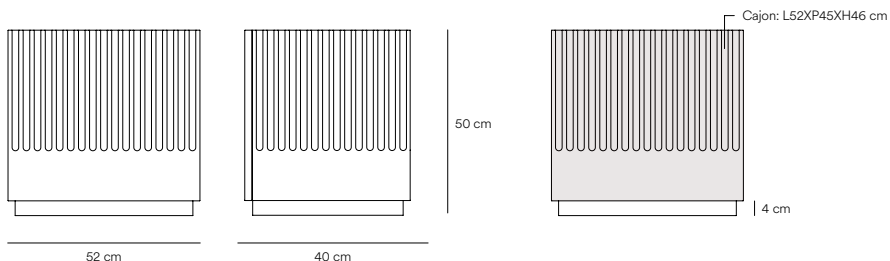

# Doric Bedside table

Doric collection has been inspired by the Classical Greek architectural orders. Thus, its vertical grooves evoke the prevailing simplicity and robustness of that period: a search of beauty based on the proportionality of the classical precept of architecture.

As in the Classical Era, proportion is ubiquitous in every piece composing of Doric collection, according to the aesthetic approach that defines this collection.

Designed by Cambres Design

Measures

Models

Cream  
Pantone: 9043C

Downloads

**Fact sheet** 169,69 KB ↓

**File 3ds** 1,64 MB ↓

**File obj** 2,38 MB ↓

Samples

Teulat supplies samples of all the finishes.  
Contact us at [design@teulat.es](mailto:design@teulat.es) for more information.