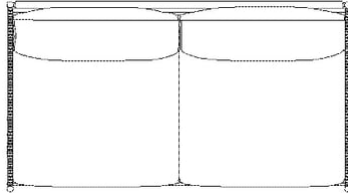

BOLIA

01-044-01

Track Garden Sofa Sofa 2 seater

Specifications

Country of origin	Assembly	Width	Depth	Height	Seat height
Poland	Delivered assembled	165 cm	90 cm	81 cm	42 cm
Seat depth	Armrest height	Armrest width	Max weight capacity per seat	Producer	The parcel's measurements
61 cm	65.50 cm	3 cm	110 kg	Actona Poland Sp. z o.o.	The parcel's measurements 1: 1.20 m ³ , 49.0 kg (D 69.0 cm, W 103.0 cm, H 169.0 cm)

Armrest width
3 cm

Max weight capacity per seat
110 kg

Producer
Actona Poland Sp. z o.o.

The parcel's measurements
The parcel's measurements 1: 1.20 m³, 49.0 kg
(D 69.0 cm, W 103.0 cm, H 169.0 cm))

01-044-05

Width
85 cm

Depth
85 cm

Height
42 cm

Seat height
42 cm

Max weight capacity per seat
110 kg

Producer
Actona Poland Sp. z o.o.

The parcel's measurements
The parcel's measurements 1: 0.40 m³, 18.0 kg
(D 47.0 cm, W 92.0 cm, H 92.0 cm))

12-044-15

Track Garden Sofa Cover - seat cushion

Width
80 cm

Depth
80 cm

Height
20 cm

Producer
Actona Poland Sp. z o.o.

The parcel's measurements
The parcel's measurements 1: 0.01 m³, 1.3 kg
(D 55.0 cm, W 35.0 cm, H 5.0 cm))