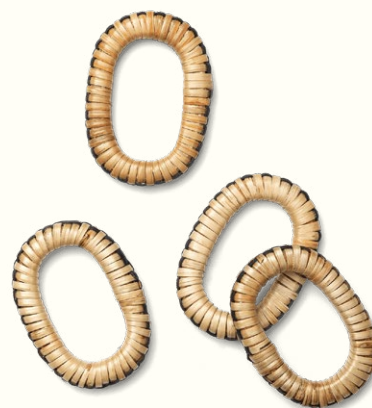

1104268119

WEAVE TRIVETS - SET OF 2 - NATURAL/BLACK

RECOMMENDED RETAIL PRICE

EUR 39, DKK 299, SEK 465, NOK 465, GBP 39, USD 55

1104268118

WEAVE BOTTLE OPENER - NATURAL/BLACK BRASS

RECOMMENDED RETAIL PRICE

EUR 25, DKK 169, SEK 265, NOK 265, GBP 19, USD 29