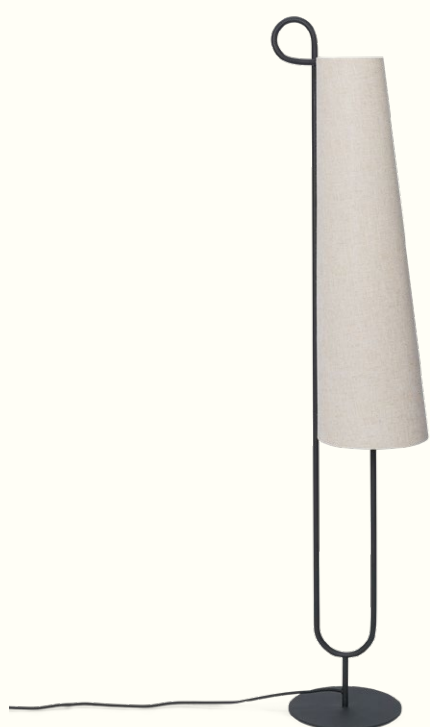

1104268364

DARK STAINED BEECH

RECOMMENDED RETAIL PRICE

EUR 159, DKK 1,199, SEK 1,875, NOK 1,875, GBP 149, USD 215

Ancora Lamp Collection

The Ancora Lamps get their name from the Italian word for 'anchor', drawing inspiration from its distinctive shape. The warm and textured textile lampshade beautifully contrasts the powder-coated iron frame, resulting in a poetic and vintage-inspired expression. These designs effortlessly balance lightness and materiality, creating an enchanting ambiance in any space.