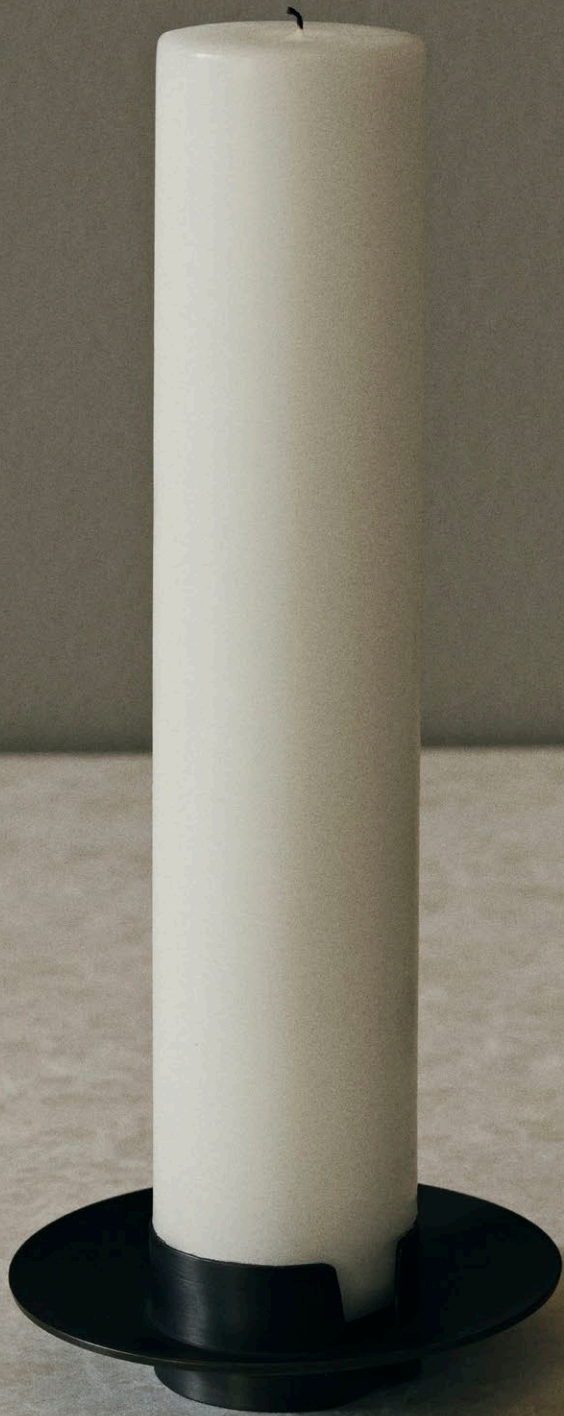

Highlighting functionality and minimal design aesthetics, the Block Candle Holder features a functional bowl detail that collects running candle wax. With its brushed finish, it will add an elegant, sleek touch to your decor. Made entirely from brass, the Twist Candle Snuffer presents an elegant and practical method of extinguishing your beloved candles. With a whimsical and decorative expression, you can comfortably leave the Twist Candle Snuffer out on display when not in use.

NEW

1104267455

BLOCK CANDLE HOLDER - BLACK BRASS

RECOMMENDED RETAIL PRICE

EUR 39, DKK 299, SEK 465, NOK 465, GBP 39, USD 55

NEW

1104267456

TWIST CANDLE SNUFFER - BLACK BRASS

RECOMMENDED RETAIL PRICE

EUR 25, DKK 179, SEK 279, NOK 279, GBP 19, USD 29

Clam Candle Holder

The Clam Candle Holder is a charming portable tea light holder, crafted entirely from cast brass. The seashell can be easily closed and transported, making it suitable for use both at home and during picnics or other outdoor activities. Whether you gift it to others or keep it for yourself, this unique piece is sure to bring a touch of romance and poetry to any setting.