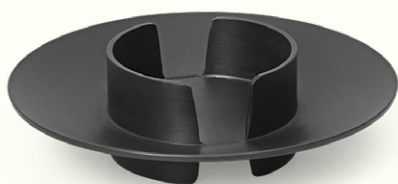

1104266075

TWIST CANDLE SNUFFER - BRASS

RECOMMENDED RETAIL PRICE

EUR 25, DKK 179, SEK 279, NOK 279, GBP 19, USD 29

NEW

1104267455

BLOCK CANDLE HOLDER - BLACK BRASS

RECOMMENDED RETAIL PRICE

EUR 39, DKK 299, SEK 465, NOK 465, GBP 39, USD 55

NEW