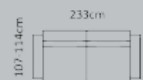

Ronneby

Ronneby

Combination

3221

3-seater

M3 1,66

Price group

- 1
- 2
- 3
- 4
- 5