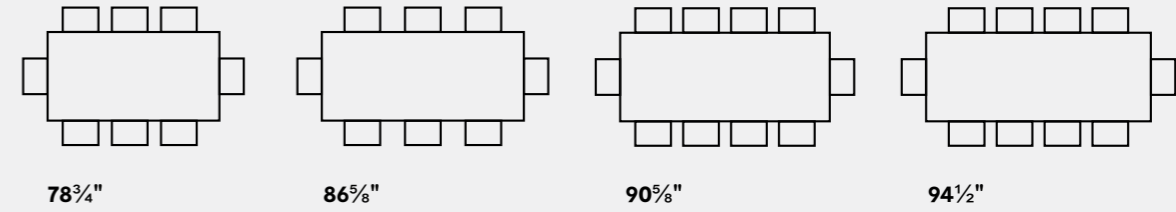

extension systems

to fit my home

XL

L

M

S