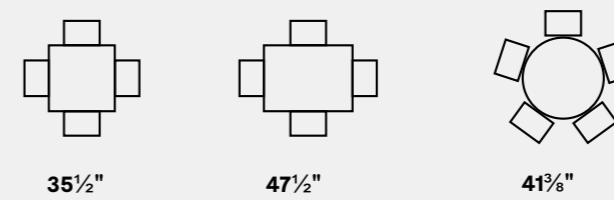

**Orbital**

W 65"(100½") D 41⅞" H 29⅝"

**Tokyo**

Ø 43⅜" H 29⅝" W 70⅞" D 35½" H 29⅝"
W 63" D 35½" H 29⅝" W 78⅞" D 39⅝" H 29⅝"

**Tower**

W 70⅞"(90⅞"/110¼") D 39⅝" H 29⅝"

**Ponente**

W 63"(78¼"/94½") D 35½" H 30"
W 78¼"(98½"/118⅞") D 39⅝" H 30"

XL

L

M

S

extending consoles desks multi-purpose tables

Omnia console
W 19 3/8" (39 1/4" / 59 1/8" / 78 3/4" / 98 1/2" / 118 1/8") D 39 3/8" H 29 3/8"

Biblio
W 41" D 20 7/8" H 40 1/4" SH 24 7/8"

Match
W 51 1/4" D 25 5/8" H 29 3/8"