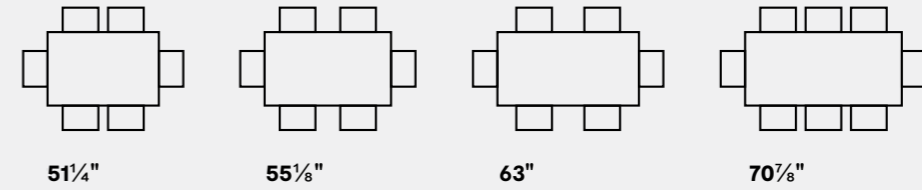

extension systems

to fit my home

XL

L

M

S